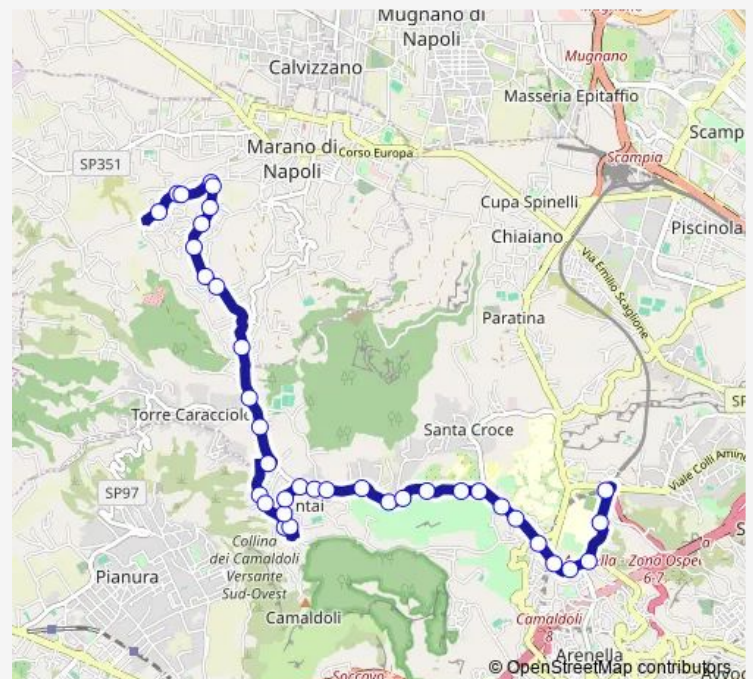

Nazareth - Parco Pubblico

Nazareth

Piazzetta Nazareth

Route schedule

Marano Quarto — Ospedale Cardarelli

Monday 06:00-23:52

Tuesday 06:00-23:52

Wednesday 06:00-23:52

Thursday 06:00-23:52

Friday 06:00-23:52

Saturday 06:02-22:48

Sunday 06:02-22:44

Route info

Direction: Marano Quarto

Stops: 37

Trip Duration: 0 hour 32 min

Tuesday 05:30-23:25

Wednesday 05:30-23:25

Thursday 05:30-23:25

Friday 05:30-23:25

Saturday 05:40-22:20

Sunday 05:40-22:20

Route info

Direction: Ospedale Cardarelli

Stops: 33

Trip Duration: 0 hour 25 min

DEL Mare

DEL Mare

DEL Mare

DEL Mare

DEL Mare

DEL Mare