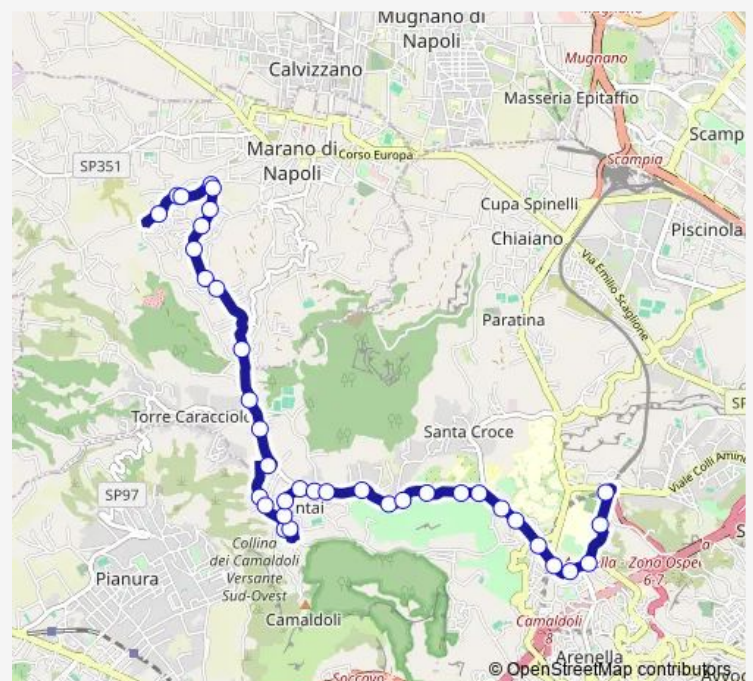

Piazzetta Nazareth

### Route schedule

Marano Quarto — Ospedale Cardarelli

Monday 06:00-23:52

Tuesday 06:00-23:52

Wednesday 06:00-23:52

Thursday 06:00-23:52

Friday 06:00-23:52

Saturday 06:02-22:48

### Route info

Direction: Marano Quarto

Stops: 37

Trip Duration: 0 hour 40 min

Guantai AD Orsolone

Guantai AD Orsolone - Rotondella

Guantai AD Orsolone - Lardichiello

Guantai AD Orsolone

## Route info

Direction: Ospedale Cardarelli

Stops: 33

Trip Duration: 0 hour 25 min

DEL Mare

DEL Mare

DEL Mare

DEL Mare