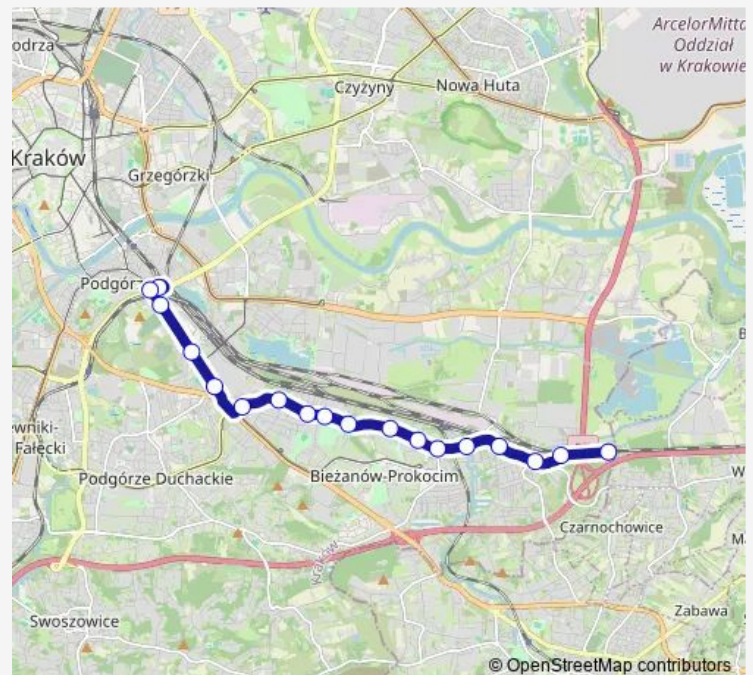

Route schedule

Podgórze Ska — Kokotów Ska

Monday 04:02-23:00

Tuesday 04:02-23:00

Wednesday 04:02-23:00

Thursday 04:02-23:00

Friday 04:02-23:00

Saturday 04:00-22:40

Sunday 04:00-22:40

Route info

Direction: Podgórze Ska

Stops: 18

Trip Duration: 0 hour 27 min

143

BusMaps

Direction