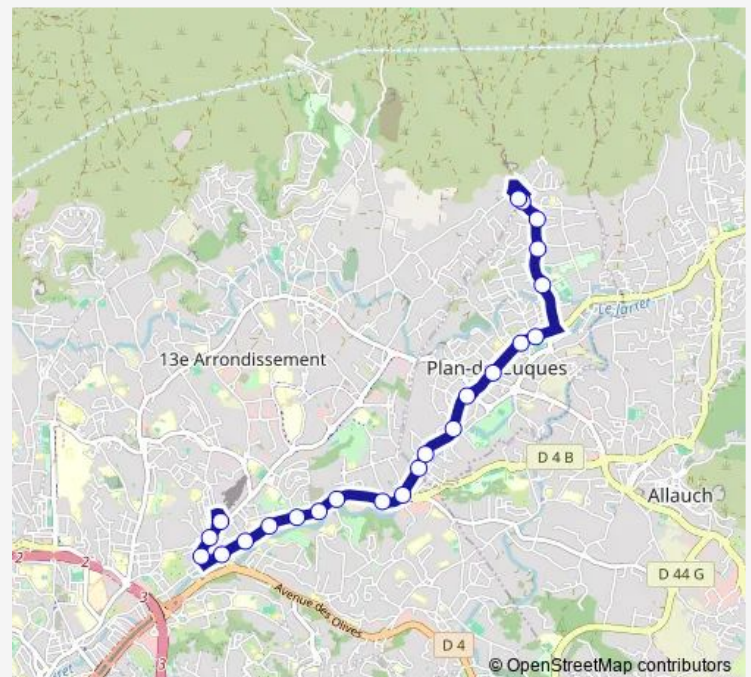

Transformateur

Route schedule

Métro La Rose — La Montade

Monday	06:57-16:25
Tuesday	06:57-16:25
Wednesday	06:57-16:25
Thursday	06:57-16:25
Friday	06:57-16:25
Saturday	06:49-08:04
Sunday	—

Route info

Direction: Métro La Rose

Stops: 23

Trip Duration: 0 hour 15 min

La Montade

La Montade

Direction

La Montade — Métro La Rose

22 stops

[Open route schedule](#)

Monday 07:24-17:08

Tuesday 07:24-17:08

Wednesday 07:24-17:08

Thursday 07:24-17:08

Friday 07:24-17:08

Saturday 07:11-08:25

Sunday —

Route info