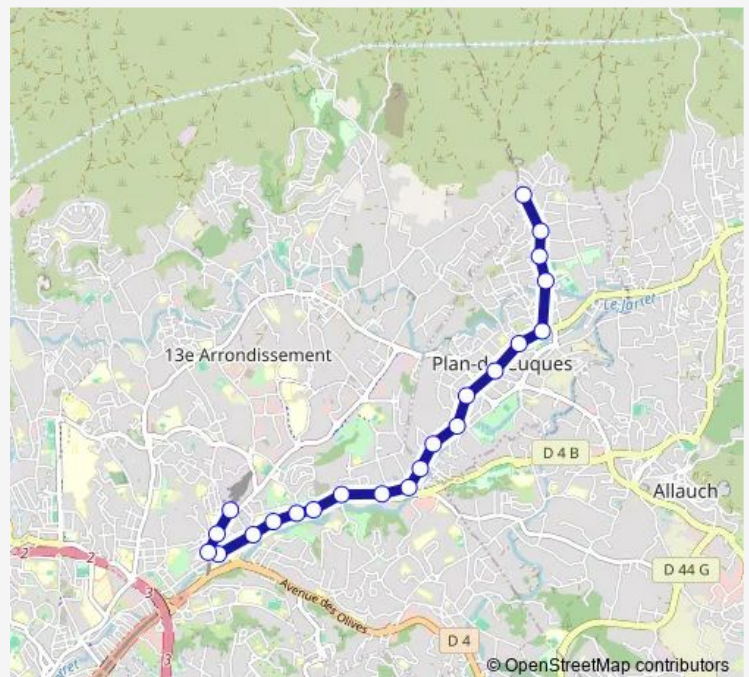

## Route schedule

La Montade — Métro La Rose

Monday 07:11-17:08

Tuesday 07:11-17:08

Wednesday 07:11-17:08

Thursday 07:11-17:08

Friday 07:11-17:08

Saturday 07:11-17:08

## Route info

Direction: La Montade

Stops: 22

Trip Duration: 0 hour 16 min

■ 143 — Métro La Rose - La Montade

**BusMaps**