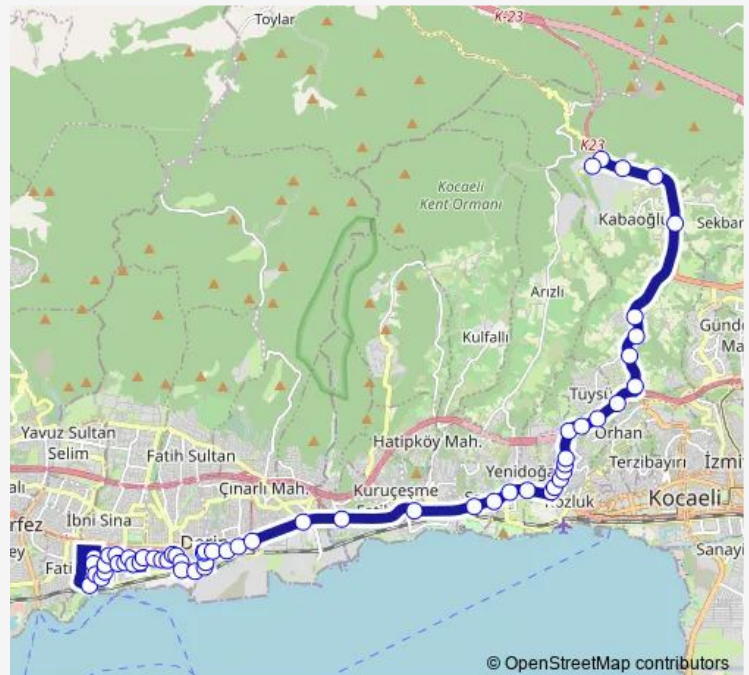

Thursday 07:01-17:30

Friday 07:01-17:30

Saturday 07:32-12:28

Sunday 08:00-10:58

Route info

Direction: BELEDİYE SOSYAL TESİSLER 1

Stops: 57

Trip Duration: 0 hour 39 min