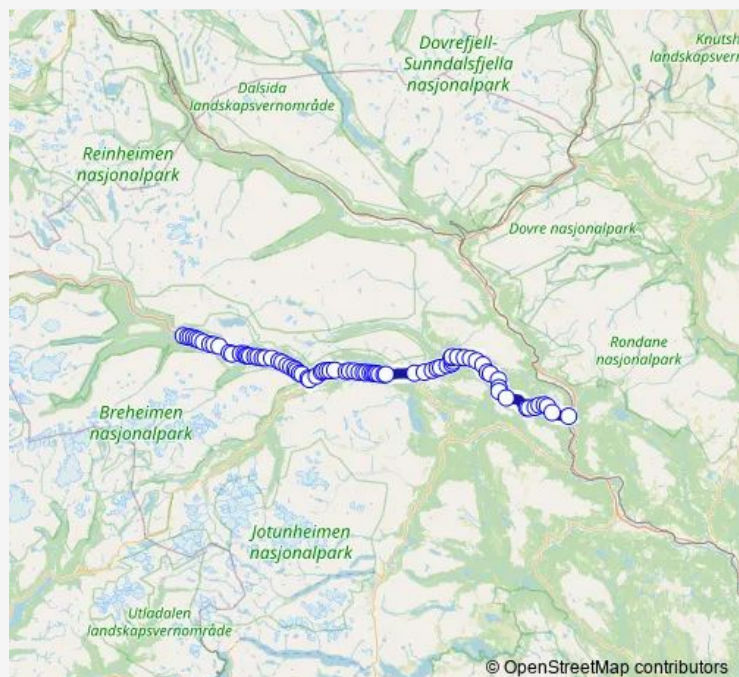

Thursday 15:05-15:35

Friday 15:05-15:35

Saturday —

Sunday —

Route info

Direction: Otta skysstasjon

Stops: 77

Trip Duration: 1 hour 50 min