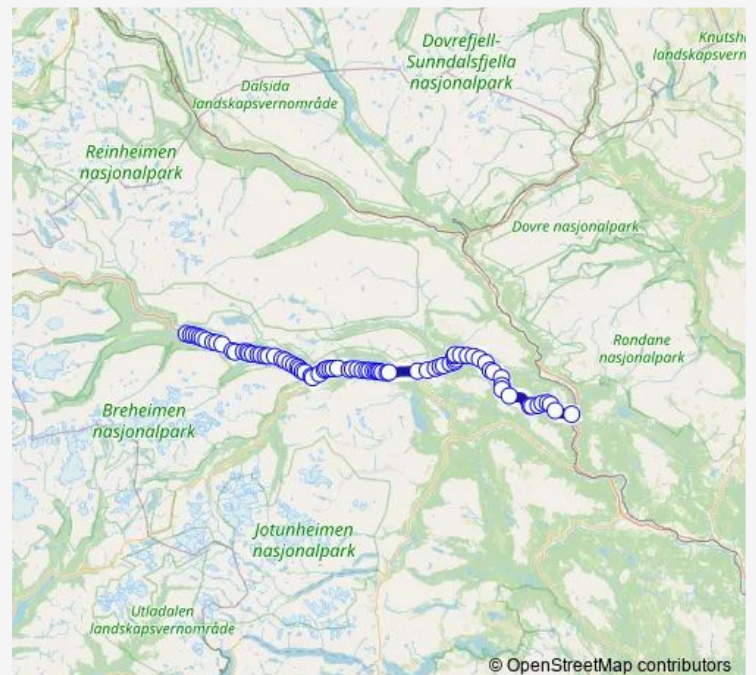

Thursday 15:05-15:35

Friday 15:05-15:35

Saturday —

Sunday —

Route info

Direction: Otta skystasjon

Stops: 77

Trip Duration: 1 hour 50 min