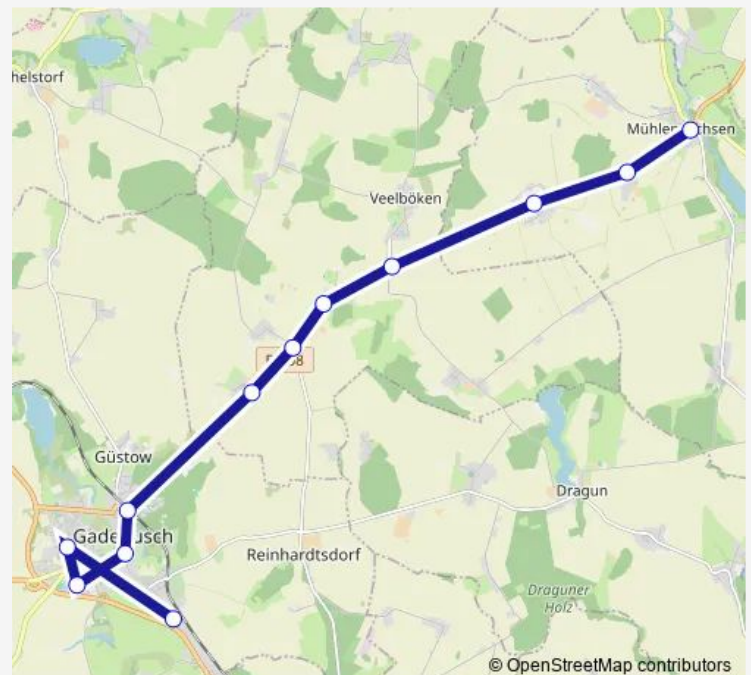

### Route schedule

Cramon (b Schwerin) — Gadebusch Industriestraße

Monday 06:53

Tuesday 06:53

Wednesday 06:53

Thursday 06:53

Friday 06:53

Saturday —

### Route info

Direction: Cramon (b Schwerin)

Stops: 22

Trip Duration: 0 hour 44 min

143