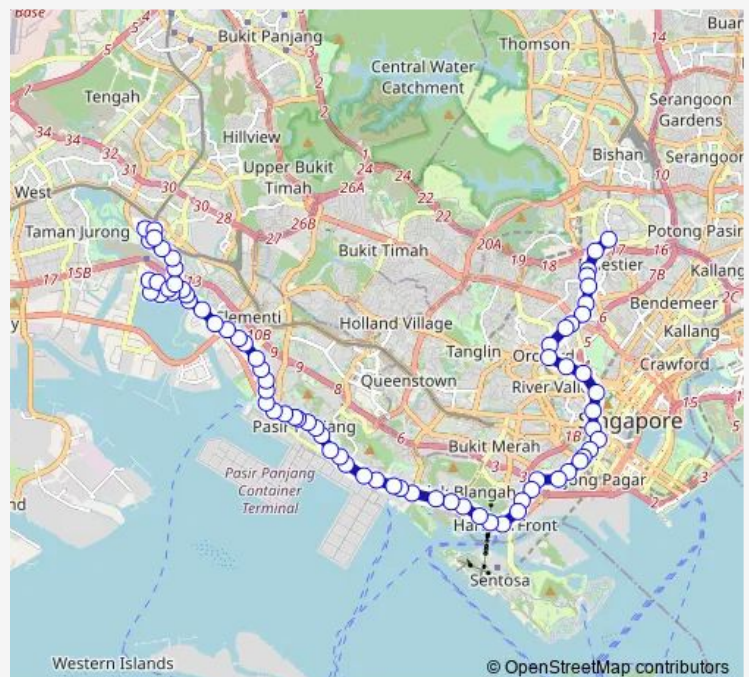

Aft Duxton Plain Pk

Outram Pk Stn Exit H

BEF Neil Rd

Route schedule

Toa Payoh Int — Jurong East Int

Monday 05:30

Tuesday 05:30

Wednesday 05:30

Thursday 05:30

Friday 05:30

Saturday 05:30

Sunday 05:45

Route info

Direction: Toa Payoh Int

Stops: 74

Trip Duration: 1 hour 57 min

143

BusMaps

BEF Kampong Bahru Ter

Melati Blk 2

Opp St. Teresa's Ch

Keppel DP Blk 519

Opp Mt Faber Lodge

Harbourfront Stn/Vivocity