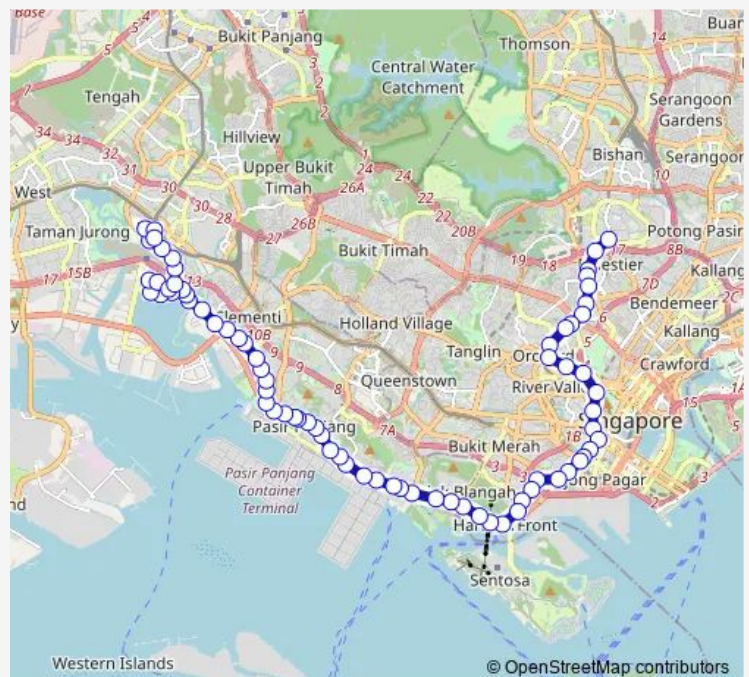

Aft Duxton Plain Pk

Outram Pk Stn Exit H

BEF Neil Rd

Route schedule

Toa Payoh Int — Jurong East Int

Monday 05:30

Tuesday 05:30

Wednesday 05:30

Thursday 05:30

Friday 05:30

Saturday 05:30

Sunday 05:45

Route info

Direction: Toa Payoh Int

Stops: 74

Trip Duration: 1 hour 57 min

143

BusMaps

BEF Kampong Bahru Ter

Melati Blk 2

Opp St. Teresa's Ch

Keppel DP Blk 519

Opp Mt Faber Lodge

Harbourfront Stn/Vivocity