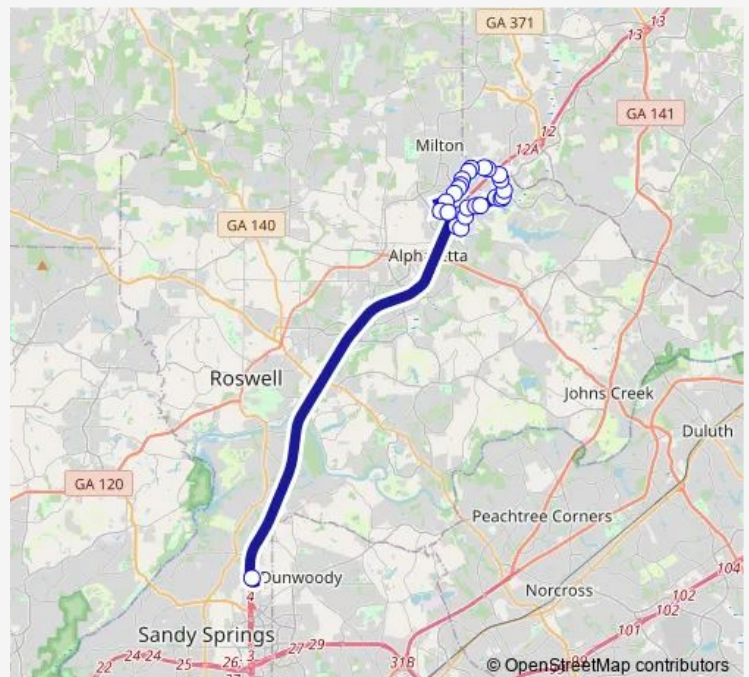

### Direction

North Springs Station — Windward Park & Ride

20 stops

[Open route schedule](#)

North Springs Station

Windward Pkwy @ 5530

Deerfield Pkwy @ Morris Rd

Morris RD @ ONE Verizon Pl

Windward Concourse @ Alderman Dr

Windward Concourse @ 1100

Windward PLZ @ 4025

Windward Pkwy @ Alderman Dr

Windward Pkwy @ Marconi Dr

Windward Pkwy @ Edison Dr

Dryden RD @ North Point Pkwy

Windward Park & Ride

### Route schedule

North Springs Station — Windward Park & Ride

Monday 05:55-08:55

Tuesday 05:55-08:55

Wednesday 05:55-08:55

Thursday 05:55-08:55

Friday 05:55-08:55

Saturday —

### Route info

Direction: North Springs Station

Stops: 20

Trip Duration: 0 hour 33 min

143 — Windward Park & Ride

**Direction**

North Springs Station — Windward Park &amp; Ride

4 stops