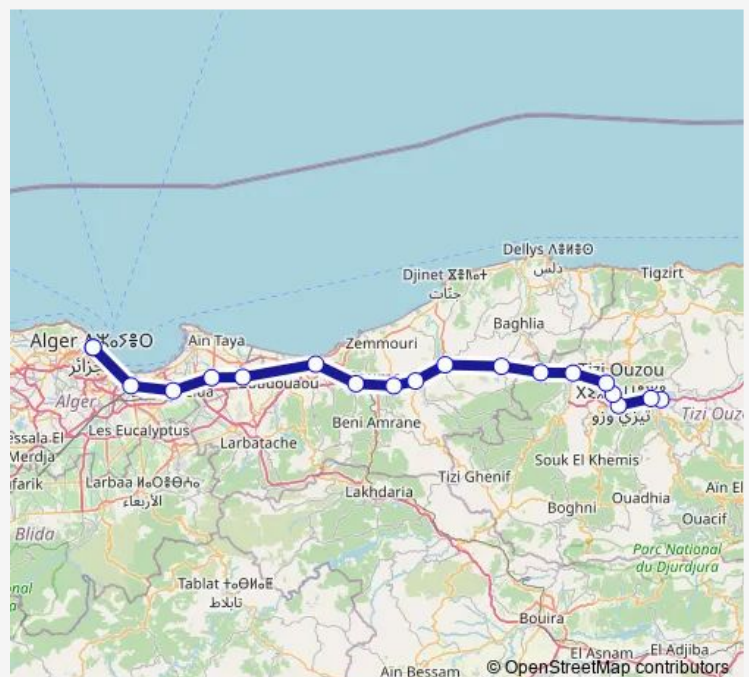

Rail Algiers - Tizi Ouzou

[Go to website](#)

Direction

Algiers — Oued Aissi

19 stops

[Open route schedule](#)

- Algiers
- Agha
- El Harrach
- Dar El Beida
- Rouiba
- Reghaia Ind
- Boumerdes
- Thenia
- Si Mustapha
- Isser
- Bordj Menaiel
- Naciria
- Tadmait
- Draa Ben Khedda
- Boukhalfa
- Tizi Ouzou
- Kef Naadja
- Oued Aissi - University
- Oued Aissi

Route schedule

Algiers — Oued Aissi

Monday	06:40-11:40
Tuesday	06:40-11:40
Wednesday	06:40-11:40
Thursday	06:40-11:40
Friday	06:40-11:40
Saturday	06:40-11:40
Sunday	06:40-11:40

Route info

Direction: Algiers

Stops: 19

Trip Duration: 1 hour 41 min

Algiers - Tizi Ouzou

Direction

Oued Aissi — Algiers

19 stops

[Open route schedule](#)

Oued Aissi

Friday 06:40-18:30

Saturday 05:45-18:30

Sunday 05:45-18:30

Route info

Direction: Oued Aissi

Stops: 19

Trip Duration: 1 hour 41 min

Direction