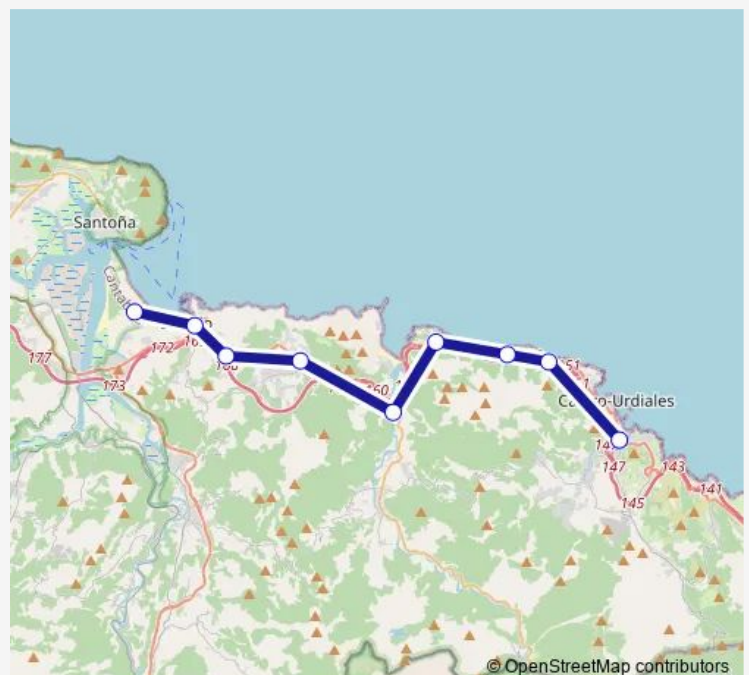

Bus ALSA - A2 Lar-Cas A2 Laredo (Hospital)-Castro Urdiales

[Go to website](#)

Direction

Hospital Comarcal De Laredo — Castro Urdiales

9 stops

[Open route schedule](#)

Hospital Comarcal De Laredo

Laredo

Tarrueza

Liendo

Pontarron

Islares

Cerdigo

Allendelagua

Castro Urdiales

Route schedule

Hospital Comarcal De Laredo — Castro Urdiales

Monday 09:00-21:40

Tuesday 09:00-21:40

Wednesday 09:00-21:40

Thursday 09:00-21:40

Friday 09:00-21:40

Saturday 12:10-21:40

Sunday 12:10-21:40

Route info

Direction: Hospital Comarcal De Laredo

Stops: 9

Trip Duration: 0 hour 45 min