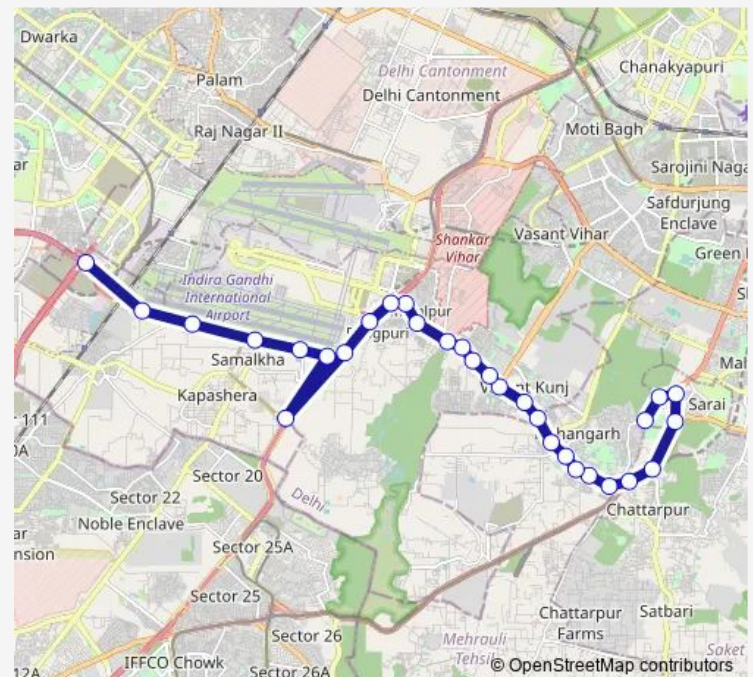

Mahipal Pur Village

Mahipal Pur Village

Mahipal Pur Crossing

Route schedule

Mehrauli Terminal — Dwarka Sec 22 Cluster Depot

Monday 20:14-22:50

Tuesday 20:14-22:50

Wednesday 20:14-22:50

Thursday 20:14-22:50

Friday 20:14-22:50

Saturday 20:14-22:50

Sunday 20:14-22:50

Route info

Direction: Mehrauli Terminal

Stops: 30

Trip Duration: 1 hour 27 min