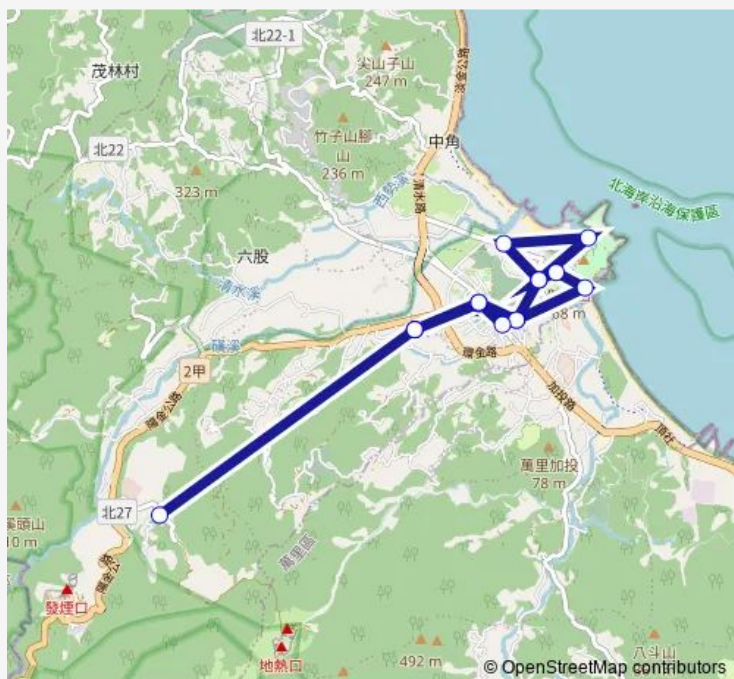

### Route schedule

金山區公所 — 臺大醫院金山分院

Monday 08:00

Tuesday 08:00

Wednesday 08:00

Thursday 08:00

Friday 08:00

Saturday —

### Route info

Direction: 金山區公所

Stops: 16

Trip Duration: 16 hour 0 min

F933-0800 — 金山區公所-金青門口

F933-0800 Bus time schedules and route maps are available in an offline PDF at [busmaps.com](https://busmaps.com). Use the [busmaps.com](https://busmaps.com) website to see live bus times, train schedule or subway schedule, and step-by-step directions for all public transit in Taipei