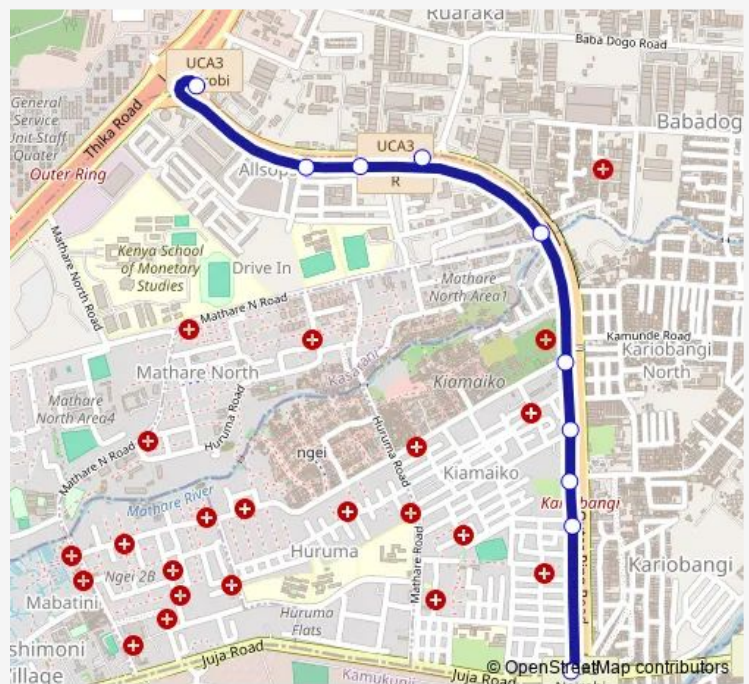

Baba Dogo Junction/Dawa

Riverside

Kariobangi Junction

Kariobangi Market Stage/Soko

Shell Petrol Station/Catholic Church

Rounda

Route schedule

Allsops — Rounda

Monday 06:00

Tuesday 06:00

Wednesday 06:00

Thursday 06:00

Friday 06:00

Saturday 06:00

Sunday 06:00

Route info

Direction: Allsops

Stops: 8

Trip Duration: 0 hour 8 min

■ 2030 — Allsops-Rounda

Direction

Rounda — Allsops

10 stops

[Open route schedule](#)

Friday 06:00

Saturday 06:00

Sunday 06:00

Route info

Direction: Rounda

Stops: 10

Trip Duration: 0 hour 9 min

2030 Bus time schedules and route maps are available in an offline PDF at busmaps.com. Use the busmaps.com website to see live bus times, train schedule or subway schedule, and step-by-step directions for all public transit in Nairobi