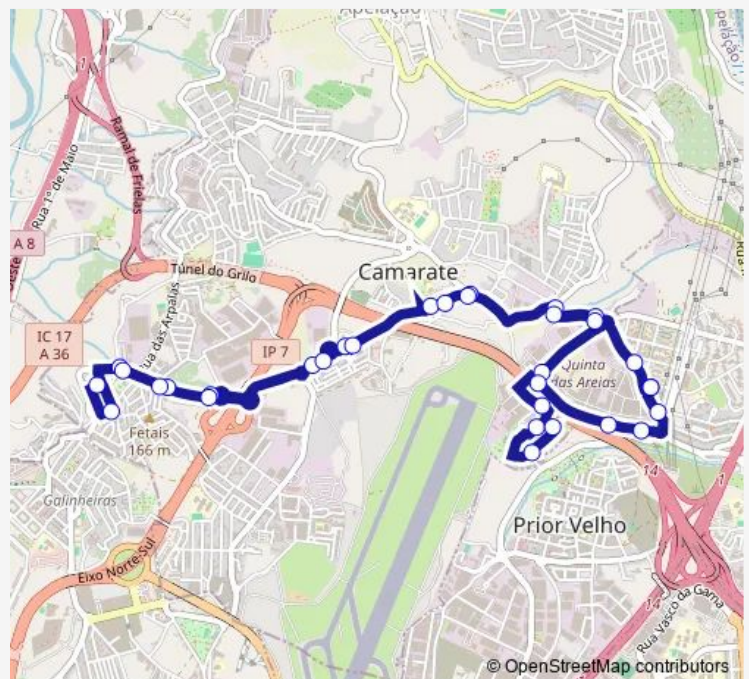

### Route schedule

R Qta S João Areias (Sacavém) — R Qta S João Areias (Sacavém)

Monday	07:00-19:20
Tuesday	07:00-19:20
Wednesday	07:00-19:20
Thursday	07:00-19:20
Friday	07:00-19:20
Saturday	—
Sunday	—

### Route info

Direction: R Qta S João Areias (Sacavém)

Stops: 32

Trip Duration: 0 hour 34 min

Estrada Militar 5 (Campo Rio)

B S João (X) Rua D

R 5 Centenário 118 ( B Sto António)

R S João 8 (B Sto António)