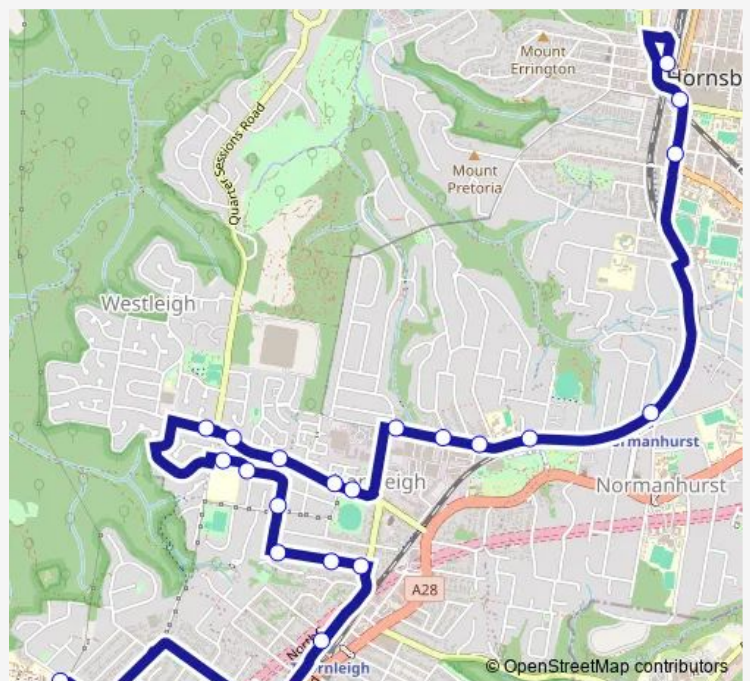

School Bus 9016 Pennant Hills HS to Hornsby Station

[Go to website](#)

**Direction**

Pennant Hills High School, Laurence St — Hornsby Station, Stand D

21 stops

[Open route schedule](#)

Pennant Hills High School, Laurence St

Duffy Av Before Quarter Sessions Rd

Duffy Av After Quarter Sessions Rd

Duffy Av After The Sanctuary

Duffy Av At Huntingdale Way

Duffy Av After Huntingdale Way

Sefton Rd At Larool Cres

Sefton Rd At Adamson Av

Sefton Rd Opp Lymoore Av

Milson Pde Before Harris Rd

Malsbury Rd Opp Normanhurst Station

Pacific Hwy Opp Leonard St

Pacific Hwy Opp Westfield Hornsby

Hornsby Station, Stand D

Route schedule

Pennant Hills High School, Laurence St — Hornsby Station, Stand D

Monday	15:25
Tuesday	15:25
Wednesday	15:25
Thursday	15:25
Friday	—
Saturday	—
Sunday	—

Route info

Direction: Pennant Hills High School, Laurence St

Stops: 21

Trip Duration: 0 hour 29 min

9016 — Pennant Hills HS to Hornsby Station