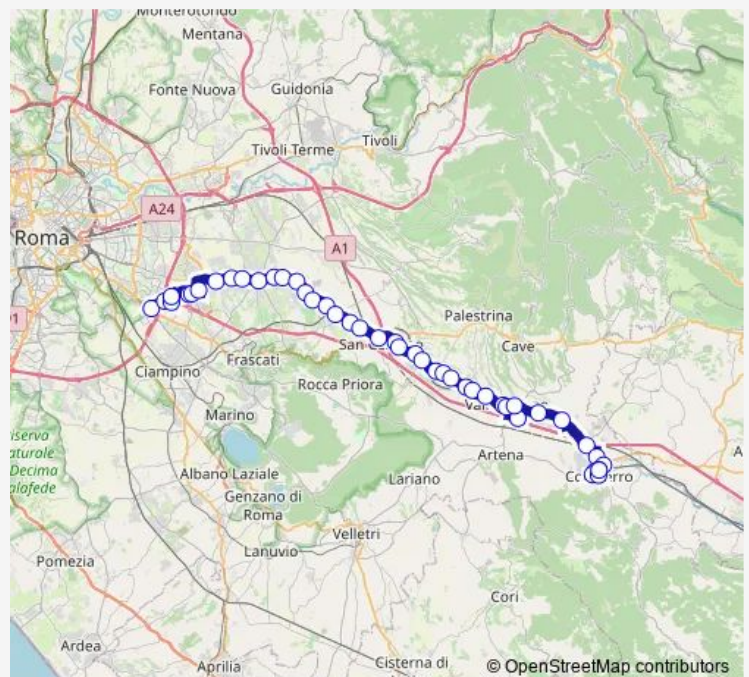

Route schedule

Roma | Anagnina (Metro A) # f3583 — Colferro | Largo Oberdan # f4935

Monday 08:15-13:00

Tuesday 08:15-13:00

Wednesday 08:15-13:00

Thursday 08:15-13:00

Friday 08:15-13:00

Saturday —

Sunday —

Route info

Direction: Roma | Anagnina (Metro A) # f3583

Stops: 45

Trip Duration: 1 hour 24 min

Roma Anagnina - Colferro # Cf916d

SAN Cesareo | Via Casilina Via Parente # f14652

SAN Cesareo | Via Casilina Via Donnicciola # f14653