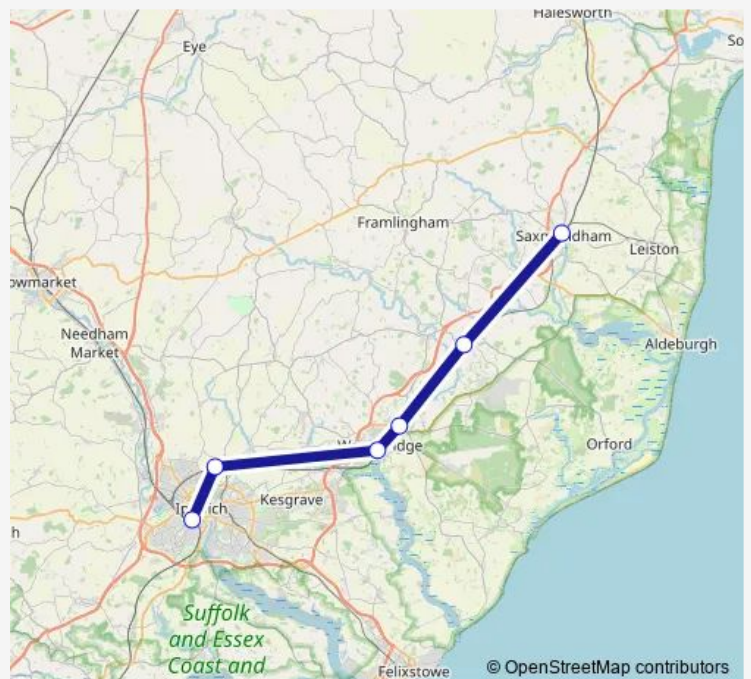

Rail Le: Ips->Sax LE train service from IPS to Sax

[Go to website](#)

Direction

Ipswich — Saxmundham

6 stops

[Open route schedule](#)

Ipswich

Westerfield

Woodbridge

Melton (Suffolk)

Wickham Market

Saxmundham

Route schedule

Ipswich — Saxmundham

Monday 06:20

Tuesday 06:20

Wednesday 06:20

Thursday 06:20

Friday 06:20

Saturday —

Sunday —

Route info

Direction: Ipswich

Stops: 6

Trip Duration: 0 hour 38 min

■ Le: Ips->Sax — LE train service from IPS to Sax