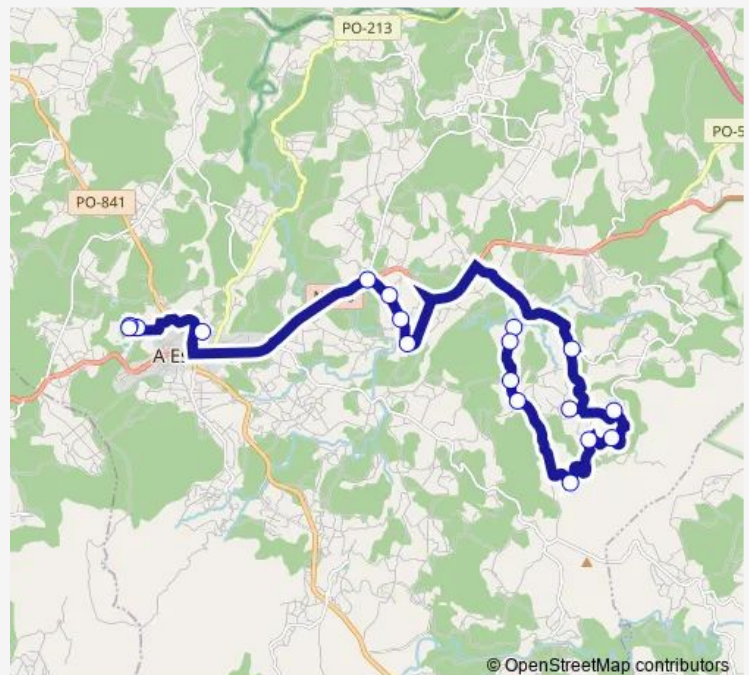

## Route schedule

Veiga Da Braña — IES Avelina Valladares

Monday 07:38

Tuesday 07:38-15:35

Wednesday 07:38

Thursday 07:38

Friday 07:38

Saturday —

## Route info

Direction: Veiga Da Braña

Stops: 20

Trip Duration: 0 hour 48 min

■ XG658021 — IES N° 1 - Puerta Del Sol - Veiga da Braña **BusMaps**

XG658021 Bus time schedules and route maps are available in an offline PDF at [busmaps.com](https://busmaps.com). Use the [busmaps.com](https://busmaps.com) website to see live bus times, train schedule or subway schedule, and step-by-step directions for all public transit in Santiago de Compostela