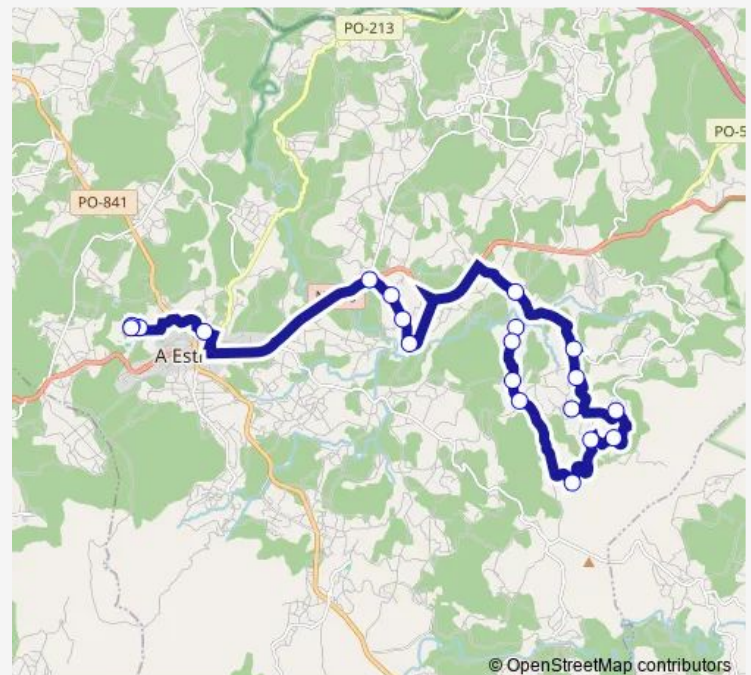

Route schedule

Veiga Da Braña — IES Avelina Valladares

Monday 07:38

Tuesday 07:38-15:35

Wednesday 07:38

Thursday 07:38

Friday 07:38

Saturday —

Sunday —

Route info

Direction: Veiga Da Braña

Stops: 20

Trip Duration: 0 hour 48 min

■ Xg658021 — IES N° 1 - Puerta Del Sol - Veiga da Braña **BusMaps**

Xg658021 Bus time schedules and route maps are available in an offline PDF at busmaps.com. Use the busmaps.com website to see live bus times, train schedule or subway schedule, and step-by-step directions for all public transit in Santiago de Compostela