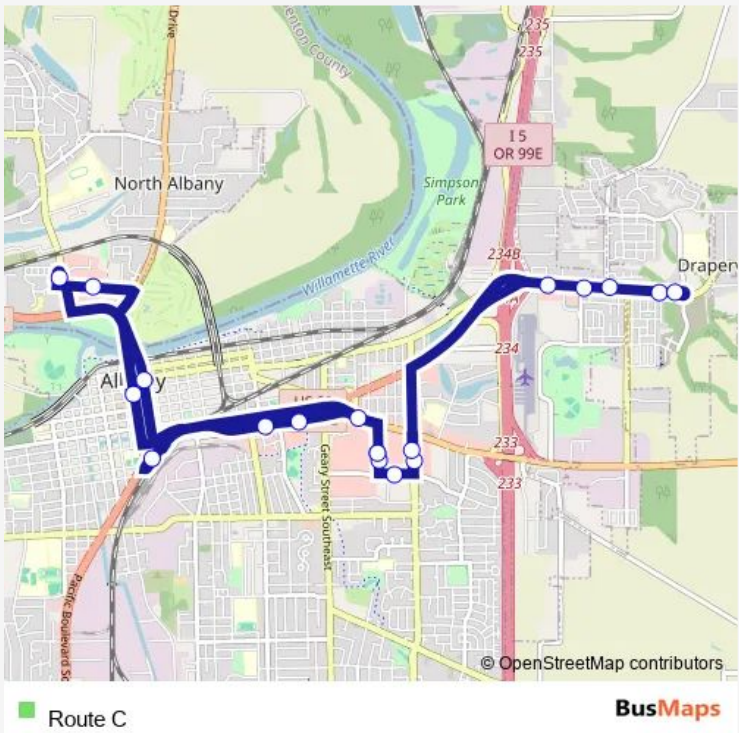

## Bus Route C

[Go to website](#)

**Direction**  
 Clay at Heritage Mall — Clay at Heritage Mall

19 stops

[Open route schedule](#)

- Clay at Heritage Mall
- Albany Public Library
- Waverly Dr & 14th Ave
- Knox Butte & Opal
- Knox Butte & Timber
- Knox Butte Rd & Bride Springs St
- Timber Ridge
- Knox Butte Rd & Clover Ridge Rd
- Waverly at Fred Meyer
- Clay at Medicap Pharmacy
- 2nd & Lyon
- Hickory and Peacock Ln.
- North Albany Park & Ride
- 4th & Ellsworth
- Albany Amtrak Station
- 9th & Main
- 9th Ave at Lowes
- Santiam Hwy & Columbus
- Clay at Heritage Mall

Route schedule  
 Clay at Heritage Mall — Clay at Heritage Mall

Monday	06:27-17:27
Tuesday	06:27-17:27
Wednesday	06:27-17:27
Thursday	06:27-17:27
Friday	06:27-17:27
Saturday	—
Sunday	—

Route info

Direction: Clay at Heritage Mall

Stops: 19

Trip Duration: 0 hour 55 min

Route C Bus time schedules and route maps are available in an offline PDF at [busmaps.com](https://busmaps.com). Use the [busmaps.com](https://busmaps.com) website to see live bus times, train schedule or subway schedule, and step-by-step directions for all public transit in Albany