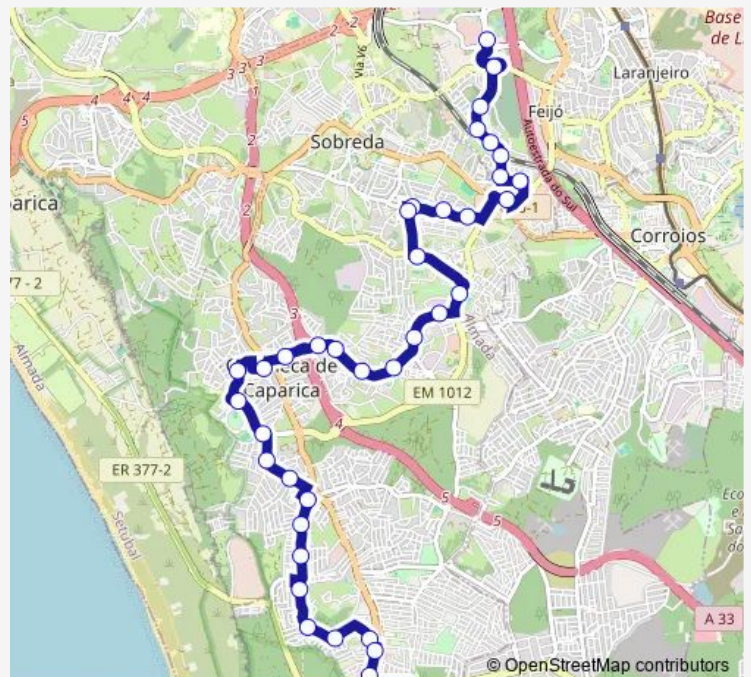

VL Figueira (Estr Bela Vista) CM Almada

Vale Fetal (Estr Bela Vista 60)

Estr Bela Vista 100 ROT Marco Geodésico

VL Fetal Estr Bela Vista (X) R Cris Lopes

Vale Fetal Estr Bela Vista 186 (Escola)

CH CAP Estr B Vista 206 (X) QTA Nova

Route schedule

Feijó (Almada Fórum) — Marisol (R António Soares N10)

Monday 06:00-00:15⁺¹

Tuesday 06:00-00:15⁺¹

Wednesday 06:00-00:15⁺¹

Thursday 06:00-00:15⁺¹

Friday 06:00-00:15⁺¹

Saturday 07:30-23:15

Sunday 08:00-20:00

Route info

Direction: Feijó (Almada Fórum)

Stops: 38

Trip Duration: 0 hour 45 min

3004 — Almada Forum - Marisol

CH Caparica (R Ramada Curto 13)

Palhais R Azinhaga Carreta 9 (Rotunda)

Saturday 07:30-22:15

Sunday 08:15-20:00

Route info

Direction: Marisol (R António Soares N10)

Stops: 38

Trip Duration: 0 hour 45 min

R Henrique Alves X R Povo

R Henrique Alves X R Povo