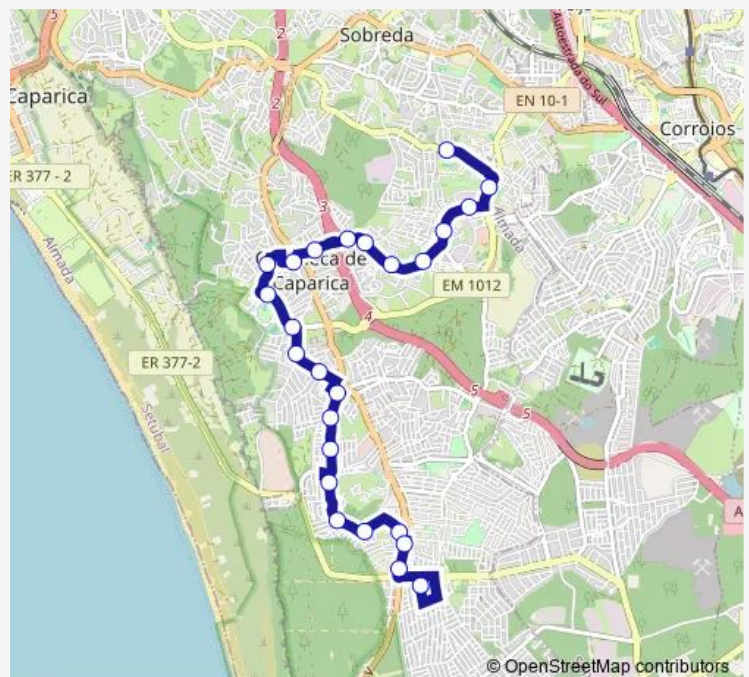

## Direction

Vale Figueira R DR A Araújo (Escola) — Marisol (R António Soares N10)

25 stops

[Open route schedule](#)

Vale Figueira R DR A Araújo (Escola)

VL Figueira (R VL Figueira) Posto Abast

VL Figueira (Estr Bela Vista) CM Almada

## Route schedule

Vale Figueira R DR A Araújo (Escola) — Marisol (R António Soares N10)

Monday	13:40
Tuesday	13:40
Wednesday	13:40
Thursday	13:40
Friday	13:40
Saturday	—
Sunday	—

## Route info

Direction: Vale Figueira R DR A Araújo (Escola)

Stops: 25

Trip Duration: 0 hour 30 min

3004 — Vale Figueira (Esc Sec Daniel Sampaio) - Marisol

RUA QTA DOS Eucalptos N31

CH Caparica (R Pedro Costa 1284) VL Bem