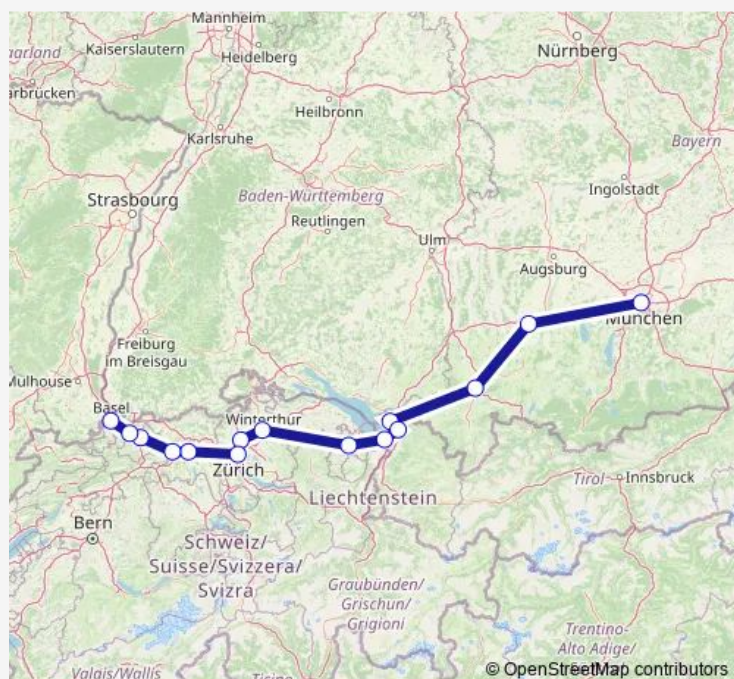

Bregenz

St. Margrethen

St. Gallen(Ch)

Winterthur

Zürich Flughafen

Zürich Hb

Lenzburg

Aarau

Sissach

Liestal

Basel Sbb

### Route schedule

München Hbf — Basel Sbb

Monday 18:15-20:54

Tuesday 18:15-20:54

Wednesday 18:15-20:54

Thursday 18:15-20:54

Friday 18:15-20:54

Saturday 18:15-20:54

### Route info

Direction: München Hbf

Stops: 15

Trip Duration: 5 hour 58 min

■ EC 190

BusMaps

EC 190 Rail time schedules and route maps are available in an offline PDF at [busmaps.com](https://busmaps.com). Use the [busmaps.com](https://busmaps.com) website to see live bus times, train schedule or subway schedule, and step-by-step directions for all public transit in Zurich