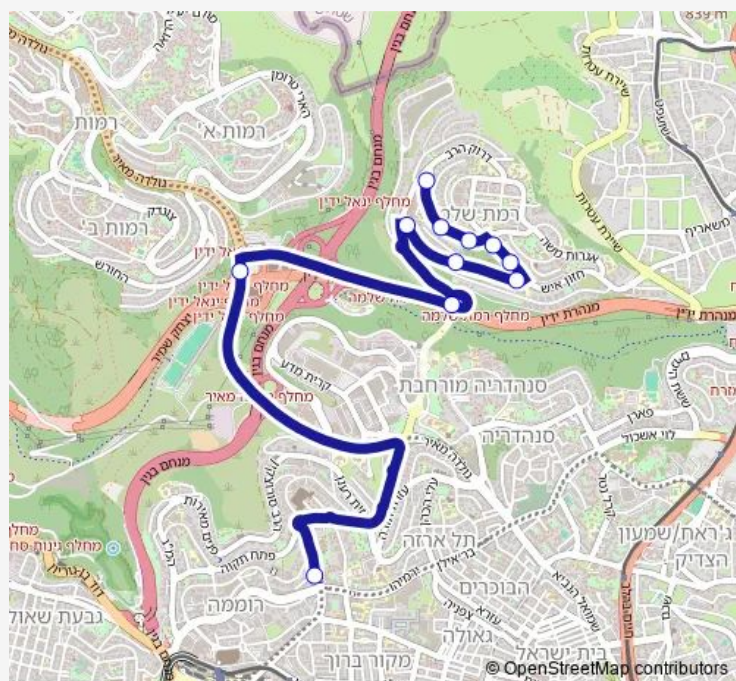

### Route schedule

הרב בצלאל זולטי/רבי שלמה זלמן דרוק — שמגר/ירמיהו

Monday	07:55
Tuesday	07:55
Wednesday	07:55
Thursday	07:55
Friday	08:05
Saturday	—
Sunday	07:55

### Route info

Direction: הרב בצלאל זולטי/רבי שלמה זלמן דרוק

Stops: 11

Trip Duration: 0 hour 16 min

803 Bus time schedules and route maps are available in an offline PDF at [busmaps.com](https://busmaps.com). Use the [busmaps.com](https://busmaps.com) website to see live bus times, train schedule or subway schedule, and step-by-step directions for all public transit in Jerusalem