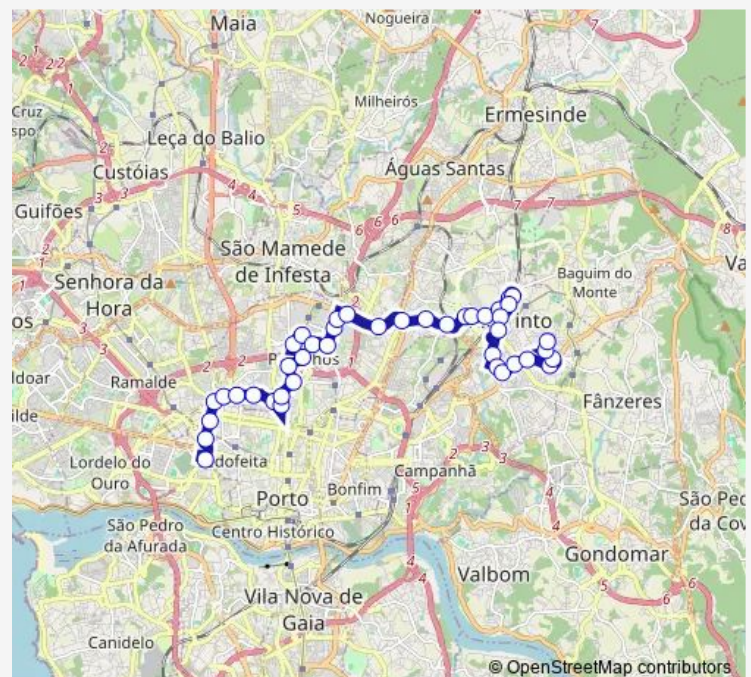

Esc. Sup. Educação

Asprela

Enxurreiras

Route schedule

Boavista - B.Sucesso — RIO Tinto (Esc. Sec.)

Monday 06:00-00:35⁺¹

Tuesday 06:00-00:35⁺¹

Wednesday 06:00-00:35⁺¹

Thursday 06:00-00:35⁺¹

Friday 06:00-00:35⁺¹

Saturday 06:00-00:35⁺¹

Sunday 06:00-00:35⁺¹

Route info

Direction: Boavista - B.Sucesso

Stops: 42

Trip Duration: 0 hour 46 min

803 — Boavista - Rio Tinto(Esc. Sec.)

Areosa

Varziela

Rebordãos

Estrada Nova

Castanheira

Sistelo

Bazar

Thursday 06:30-23:45

Friday 06:30-23:45

Saturday 06:30-23:45

Sunday 06:30-23:45

Route info

Direction: RIO Tinto (Esc. Sec.)

Stops: 44

Trip Duration: 0 hour 56 min