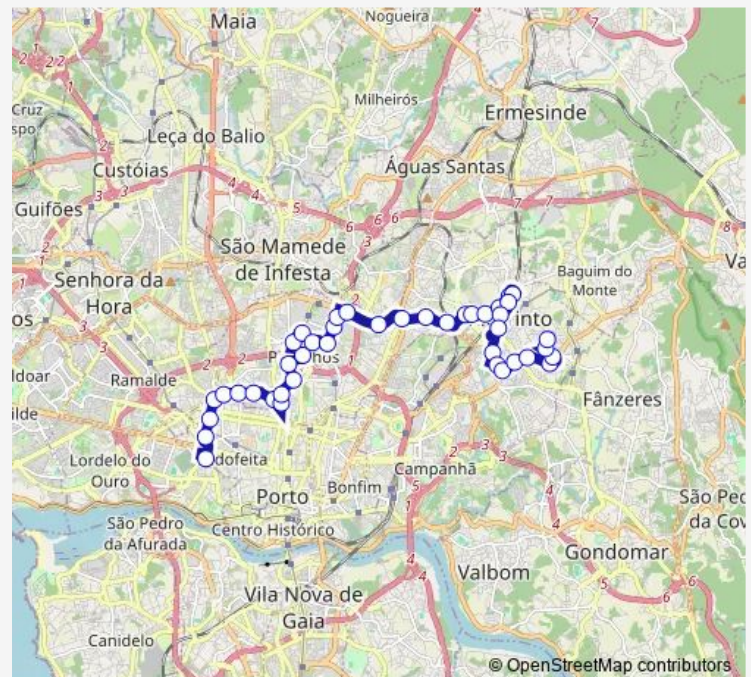

Esc. Sup. Educação

Asprela

Enxurreiras

Route schedule

Boavista-B.Sucesso — RIO Tinto (Esc. Sec.)

Monday 06:00-00:35⁺¹

Tuesday 06:00-00:35⁺¹

Wednesday 06:00-00:35⁺¹

Thursday 06:00-00:35⁺¹

Friday 06:00-00:35⁺¹

Saturday 06:00-00:35⁺¹

Sunday 06:00-00:35⁺¹

Route info

Direction: Boavista-B.Sucesso

Stops: 42

Trip Duration: 0 hour 48 min

803 — Boavista - Rio Tinto(Esc. Sec.)

Areosa

Varziela

Rebordãos

Estrada Nova

Castanheira

Sistelo

Bazar

Thursday 06:30-23:45

Friday 06:30-23:45

Saturday 06:30-23:45

Sunday 06:30-23:45

Route info

Direction: RIO Tinto (Esc. Sec.)

Stops: 44

Trip Duration: 0 hour 47 min