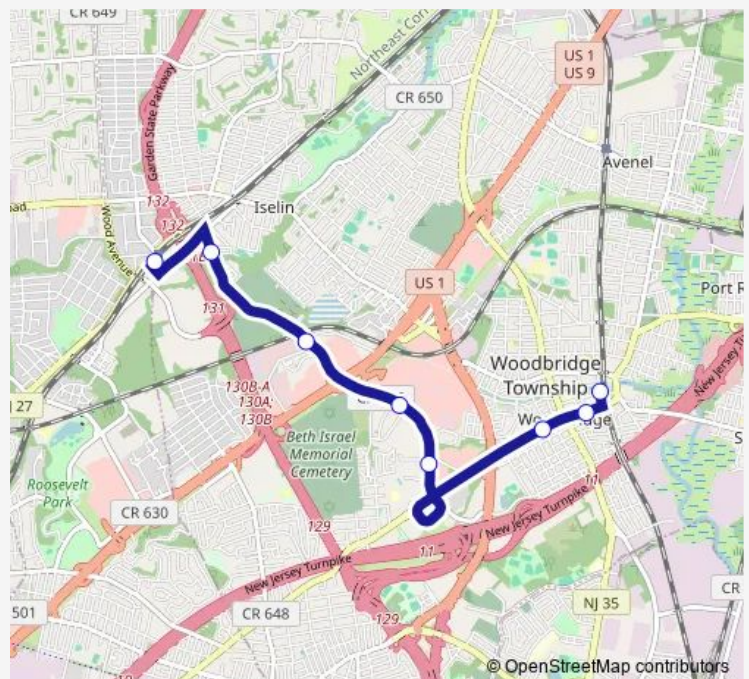

Woodbridge CTR DR AT Plaza Dr

Main ST AT Columbus Ave

Main ST AT N William St

Pearl ST AT Brook St

Route schedule

Metropark Rail Station BUS Lane 3 — Pearl ST AT Brook St

Monday 06:41-20:39

Tuesday 06:41-20:39

Wednesday 06:41-20:39

Thursday 06:41-20:39

Friday 06:41-20:39

Saturday —

Sunday —

Route info

Direction: Metropark Rail Station BUS Lane 3

Stops: 8

Trip Duration: 0 hour 12 min

Direction

Pearl ST AT Brook St — Arrive Metropark Rail Station#

9 stops

[Open route schedule](#)

Pearl ST AT Brook St

Main ST AT Pearl St

Main ST AT School St

Main ST AT Amboy Ave

Main ST AT Metuchen Ave

Woodbridge CTR DR AT Plaza Dr

Harrows Gate (Gill Lane)

Gill LN 542' N OF Barbara Ct

Arrive Metropark Rail Station#

Route schedule

Pearl ST AT Brook St — Arrive Metropark Rail Station#