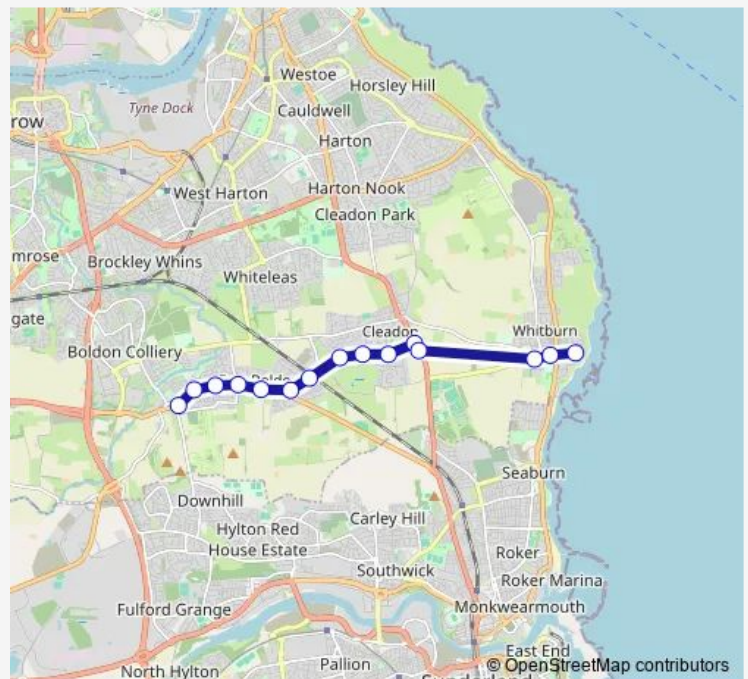

Front Street

Front Street - East Street

Whitburn CoE Academy

### Route schedule

West Boldon — Whitburn CoE Academy

Monday 08:12

Tuesday 08:12

Wednesday 08:12

Thursday 08:12

Friday 08:12

Saturday —

### Route info

Direction: West Boldon

Stops: 15

Trip Duration: 0 hour 28 min

803

**Direction**

Whitburn CoE Academy — Addison Road

14 stops

[Open route schedule](#)

Whitburn CoE Academy

Sea View Park

Sunderland Road-Moor Lane

Whitburn Road-Mayfield Drive

Whitburn Road-Laburnham Grove

Whitburn Road-Marsden Road

Whitburn Road-Bywell Road