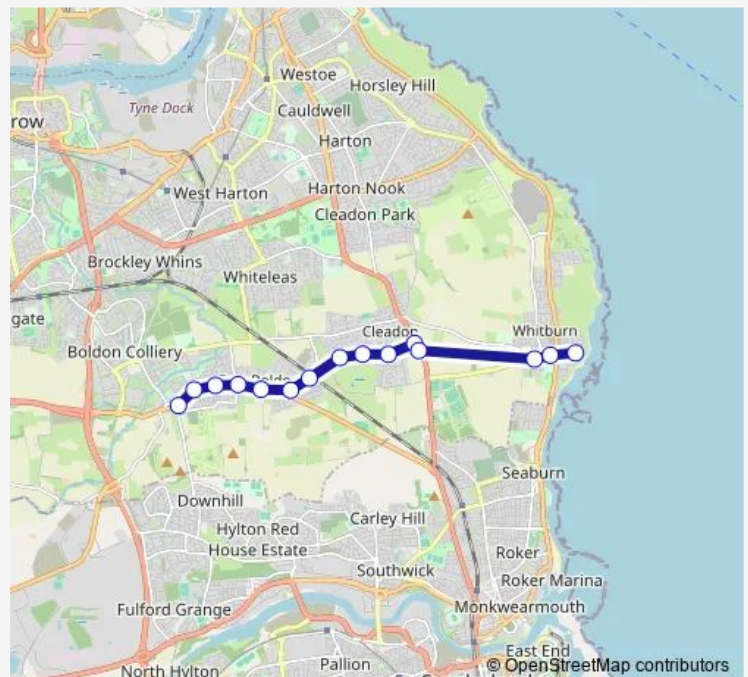

Front Street

Front Street - East Street

Whitburn CoE Academy

### Route schedule

West Boldon — Whitburn CoE Academy

Monday 08:12

Tuesday 08:12

Wednesday 08:12

Thursday 08:12

Friday 08:12

Saturday —

### Route info

Direction: West Boldon

Stops: 15

Trip Duration: 0 hour 28 min

803

**Direction**

Whitburn CoE Academy — Addison Road

14 stops

[Open route schedule](#)

Whitburn CoE Academy

Sea View Park

Sunderland Road-Moor Lane

Whitburn Road-Mayfield Drive

Whitburn Road-Laburnham Grove

Whitburn Road-Marsden Road

Whitburn Road-Bywell Road