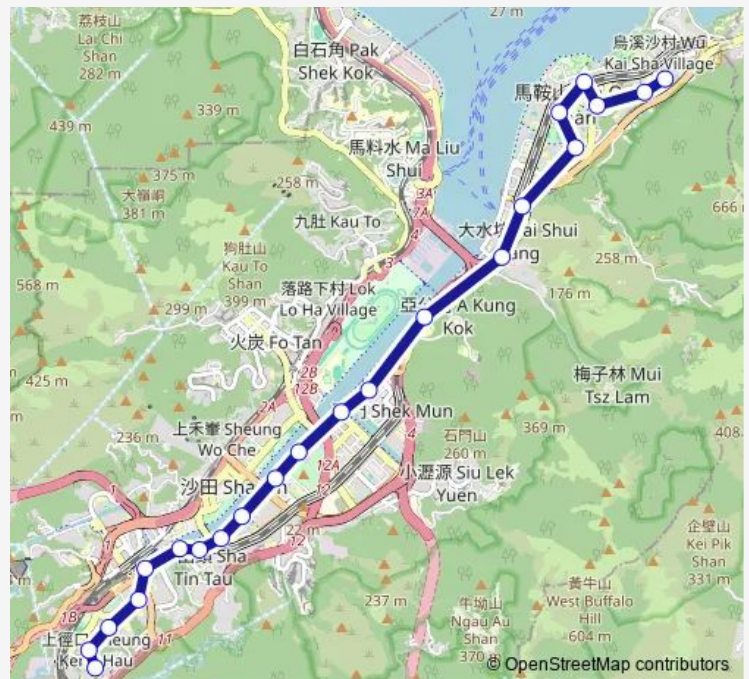

**Bus 803 HIN Keng - LEE On**

[Go to website](#)

**Direction**  
 LEE ON ESTATE BUS TERMINUS — HIN TIN STREET, NEAR HELEN LIANG MEMORIAL SECONDARY SCHOOL (SHATIN)  
 15 stops  
[Open route schedule](#)

- LEE ON ESTATE BUS TERMINUS
- KAM YING ROAD, OPPOSITE KAM LUNG COURT LUNG YIU HOUSE
- SAI SHA ROAD SOUTHBOUND, OPPOSITE VILLA ATHENA
- MA ON SHAN ROAD NEAR KAM CHUN COURT
- TAI CHUNG KIU ROAD, OPPOSITE RAVANA GARDEN
- TAI CHUNG KIU ROAD, OUTSIDE CITY ONE SHATIN|TAI CHUNG KIU ROAD OUTSIDE CITY ONE SHATIN BLOCK 5
- TAI CHUNG KIU ROAD, OUTSIDE BELAIR GARDENS
- BUS LAY-BY ON TAI CHUNG KIU ROAD OUTSIDE REGAL RIVERSIDE HOTEL|TAI CHUNG KIU ROAD, NEAR GARDEN RIVERA|TAI CHUNG KIU ROAD, NEAR GARDEN RIVERA
- TAI CHUNG KIU ROAD, JAT MIN CHUEN|TAI CHUNG KIU ROAD, JAT MIN CHUEN
- TAI CHUNG KIU ROAD, TSANG TAI UK RECREATION GROUND
- CHE KUNG MIU ROAD, OUTSIDE CHUN SHEK ESTATE|CHE KUNG MIU ROAD, BUS BAY OUTSIDE CHUN SHEK ESTATE
- CHE KUNG MIU ROAD, OUTSIDE LEI UK TSUEN
- BUS LAY-BY ON CHE KUNG MIU ROAD OPPOSITE TAI WAI STATION PUBLIC TRANSPORT INTERCHANGE|CHE KUNG MIU ROAD, OUTSIDE NG YUK SECONDARY SCHOOL|CHE KUNG MIU ROAD, OUTSIDE SUN CHUI ESTATE

**Route info**

Direction: LEE ON ESTATE BUS TERMINUS  
 Stops: 15  
 Trip Duration: 0 hour 24 min

803 — HIN Keng - LEE On

CHE KUNG MIU ROAD, OUTSIDE TIN SAM|CHE KUNG  
MIU ROAD, OUTSIDE CHE KUNG MIU ROAD PLAY-  
GROUND|CHE KUNG MIU ROAD, OUTSIDE CHE KUNG  
MIU ROAD PLAYGROUND