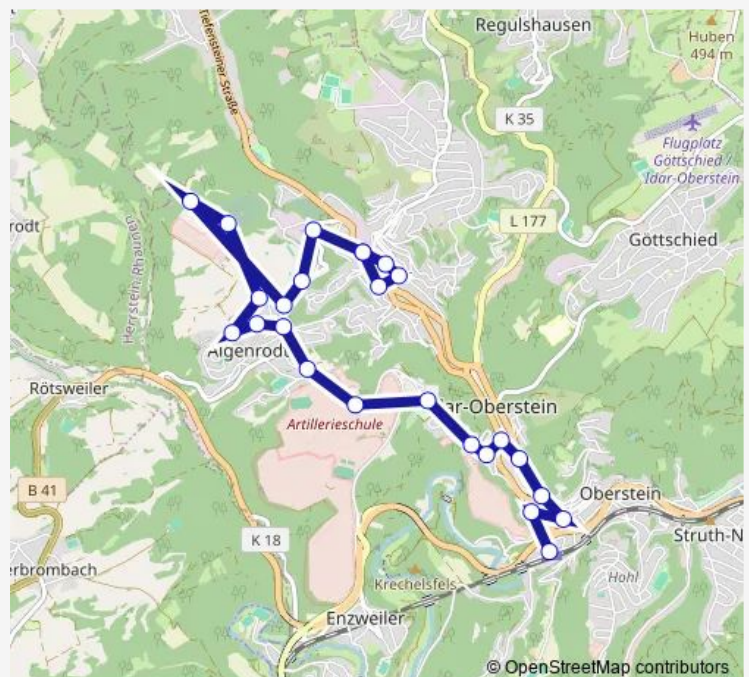

### Route schedule

Idar-Oberstein, Bahnhof — Idar-Oberstein, Bahnhof

Monday 06:10

Tuesday 06:10

Wednesday 06:10

Thursday 06:10

Friday 06:10

Saturday —

### Route info

Direction: Idar-Oberstein, Bahnhof

Stops: 22

Trip Duration: 0 hour 30 min

803