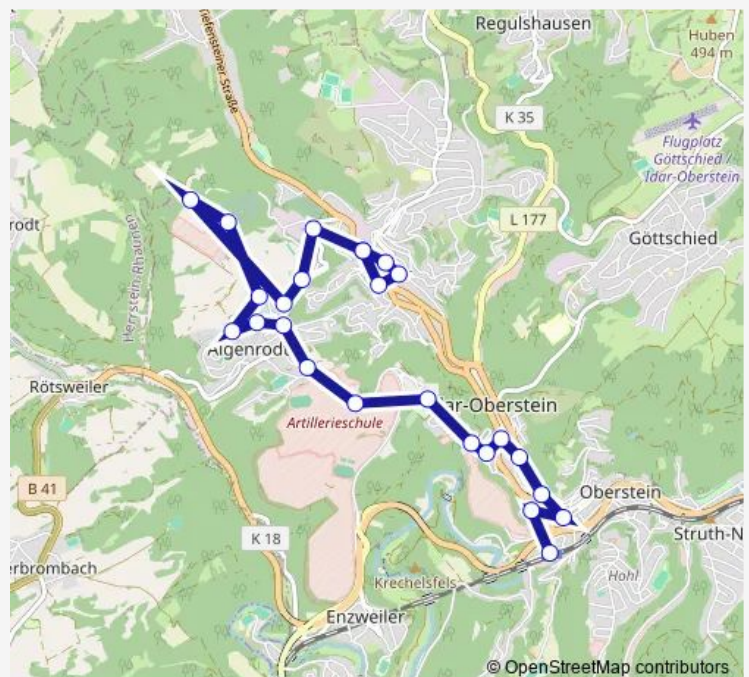

### Route schedule

Idar-Oberstein, Bahnhof — Idar-Oberstein, Bahnhof

Monday 06:10

Tuesday 06:10

Wednesday 06:10

Thursday 06:10

Friday 06:10

Saturday —

### Route info

Direction: Idar-Oberstein, Bahnhof

Stops: 22

Trip Duration: 0 hour 30 min

803