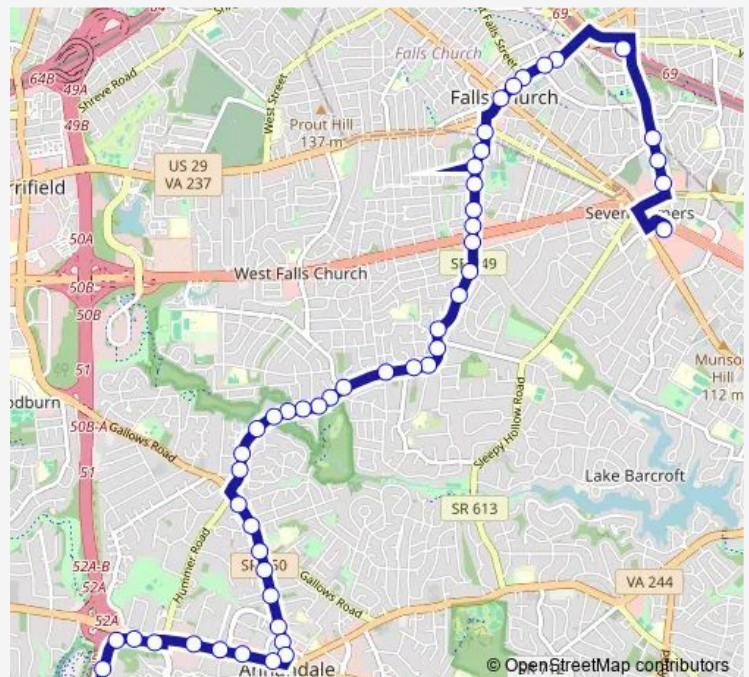

Annandale and Barrett

Annandale Rd and Gouthier Rd

Annandale and Kenfig

Annandale and Beachview

Route schedule

Seven Corners Transit Center — Patriot and Americana

Monday 06:10-21:15

Tuesday 06:10-21:15

Wednesday 06:10-21:15

Thursday 06:10-21:15

Friday 06:10-21:15

Saturday 06:57-19:57

Sunday 06:57-19:57

Route info

Direction: Seven Corners Transit Center

Stops: 51

Trip Duration: 0 hour 36 min

803 — Annandale Road

Annandale and Beachtree

Annandale and Blue Heron

Annandale and Blundell

Annandale Rd and Graham Rd

Annandale Rd and Dauphine Dr

Annandale and Casaleir

Annandale and Galanis

Annandale and Walton

Annandale and Hamilton

Annandale and Markham

Annandale and Maple

Annandale and Pine

Little River and Annandale

Little River Tnpk and Markham St