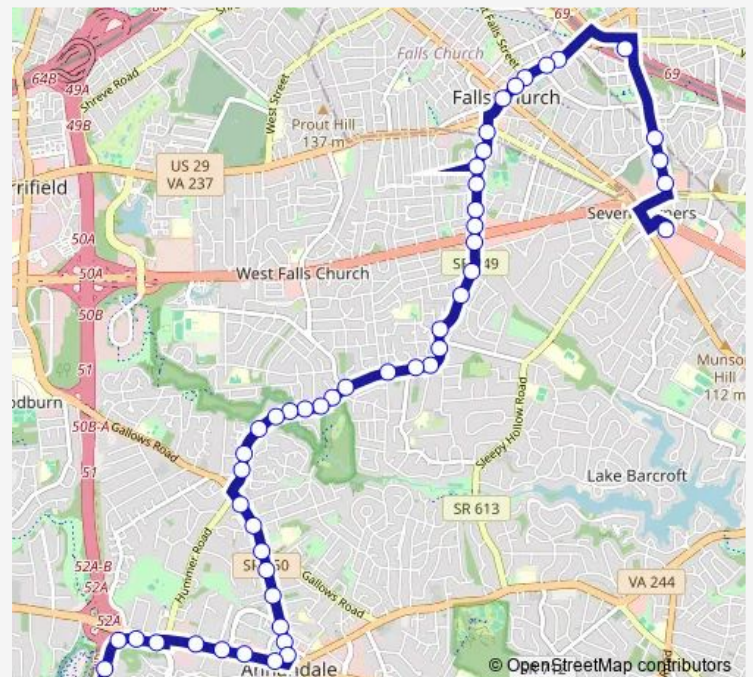

Wednesday 06:10-21:15

Thursday 06:10-21:15

Friday 06:10-21:15

Saturday 06:57-19:57

Sunday 06:57-19:57

**Route info**

Direction: Seven Corners Transit Center

Stops: 51

Trip Duration: 0 hour 38 min

803 — Annandale Road

Annandale and Beachtree

Annandale and Blue Heron

Annandale and Blundell

Annandale Rd and Graham Rd

Annandale Rd and Dauphine Dr

Annandale and Casaleir

Annandale and Galanis

Annandale and Walton

Annandale and Hamilton

Annandale and Markham

Annandale and Maple

Annandale and Pine

Little River and Annandale

Little River Tnpk and Markham St

## Route info

Direction: Patriot and Americana

Stops: 48

Trip Duration: 0 hour 37 min

Annandale and Rose

Annandale Rd and Beechtree Dr

Annandale and Beechview

Annandale Rd & Kenfig Dr