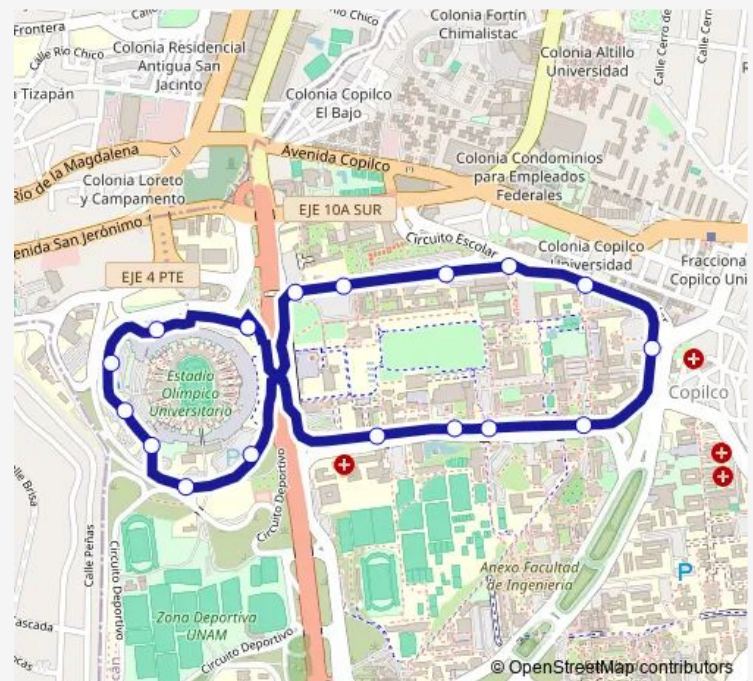

Estacionamiento 7

Estacionamiento 6

Estacionamiento 4

Estacionamiento 3

Estacionamiento 2

Base Estadio Olímpico

### Route schedule

Base Estadio Olímpico — Base Estadio Olímpico

Monday 00:00

Tuesday 00:00

Wednesday 00:00

Thursday 00:00

Friday 00:00

Saturday —

### Route info

Direction: Base Estadio Olímpico

Stops: 18

Trip Duration: 1 hour 9 min

PUMA7 Bus time schedules and route maps are available in an offline PDF at [busmaps.com](https://busmaps.com). Use the [busmaps.com](https://busmaps.com) website to see live bus times, train schedule or subway schedule, and step-by-step directions for all public transit in Mexico City