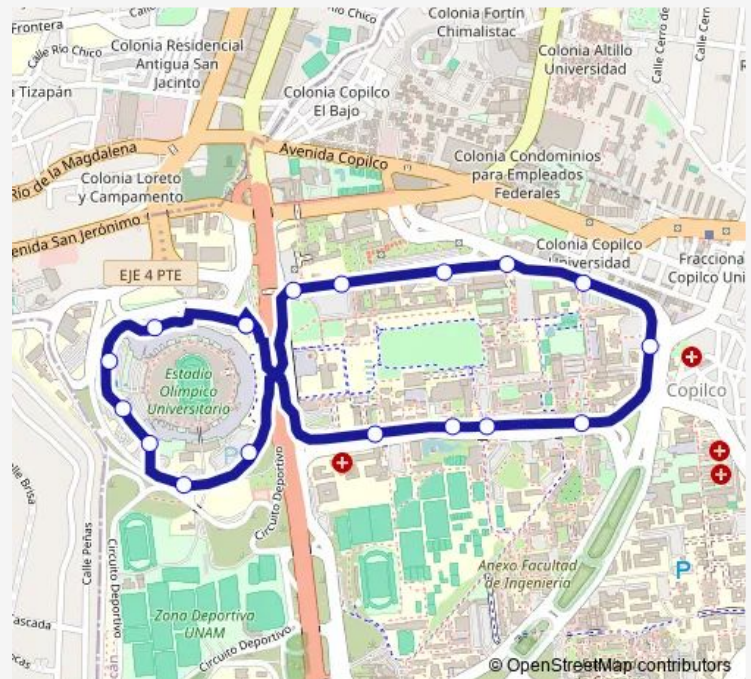

Estacionamiento 7

Estacionamiento 6

Estacionamiento 4

Estacionamiento 3

Estacionamiento 2

Base Estadio Olímpico

Route schedule

Base Estadio Olímpico — Base Estadio Olímpico

Monday 00:00

Tuesday 00:00

Wednesday 00:00

Thursday 00:00

Friday 00:00

Saturday —

Sunday —

Route info

Direction: Base Estadio Olímpico

Stops: 18

Trip Duration: 1 hour 9 min

Puma7 Bus time schedules and route maps are available in an offline PDF at busmaps.com. Use the busmaps.com website to see live bus times, train schedule or subway schedule, and step-by-step directions for all public transit in Mexico City