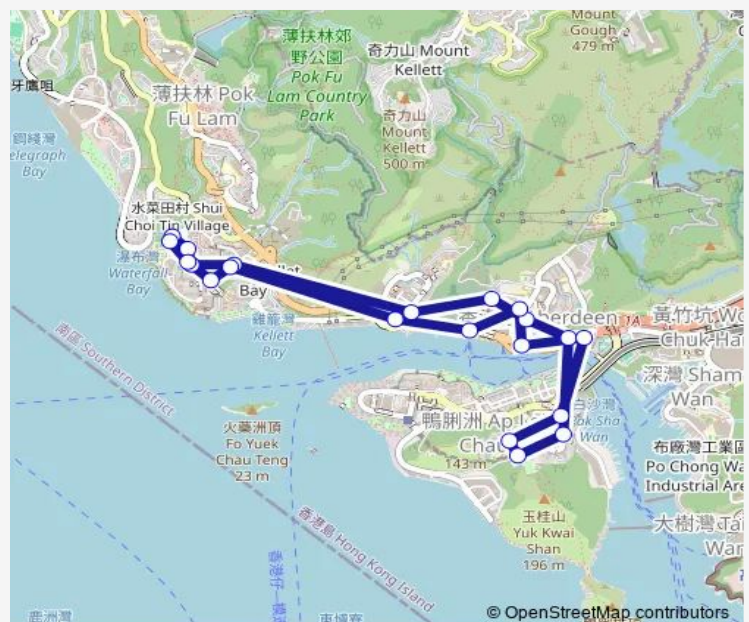

Monday 06:00-18:00

Tuesday 06:00-18:00

Wednesday 06:00-18:00

Thursday 06:00-18:00

Friday 06:00-18:00

Saturday 06:00-09:40

Sunday 06:00-11:20

Route info

Direction: [Ctb] WAH FU (Central) → [Kmb+Ctb] WAH FU Central BUS Terminus /
 Wah FU (Central) → [Kmb+Ctb] WAH FU Central BUS Terminus /
 Wah FU (Central)

Stops: 21

Trip Duration: 0 hour 20 min

[Ctb] YUE ON Court, LEI Tung Estate Road[[Kmb+Ctb]
YUE ON Court/
Yue ON Court, LEI Tung Estate Road