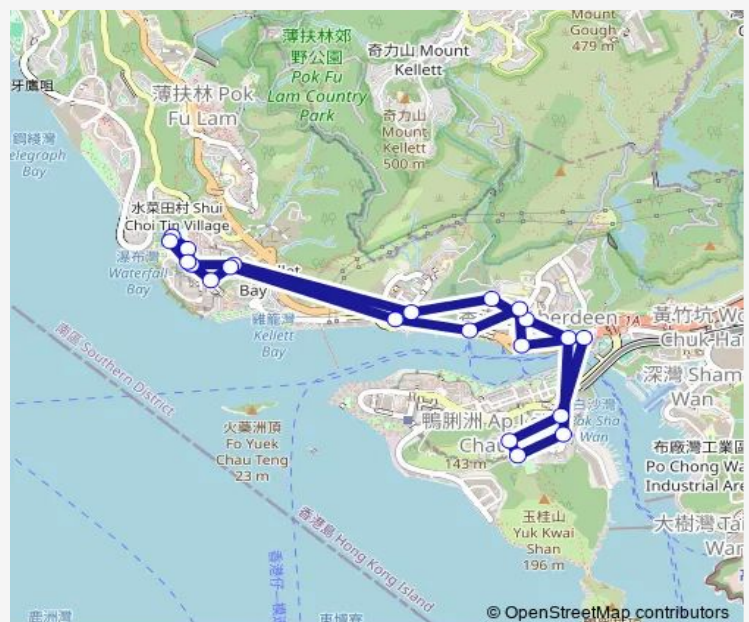

Route schedule

[Ctb] WAH FU (Central) → [Kmb+Ctb] WAH FU Central BUS Terminus /
 Wah FU (Central) → [Kmb+Ctb] WAH FU Central BUS Terminus /
 Wah FU (Central) — [Ctb] WAH FU (Central) → [Kmb+Ctb] WAH FU Central BUS Terminus /
 Wah FU (Central)

Monday	06:00-18:00
Tuesday	06:00-18:00
Wednesday	06:00-18:00
Thursday	06:00-18:00
Friday	06:00-18:00
Saturday	06:00-09:40
Sunday	06:00-11:20

Route info

Direction: [Ctb] WAH FU (Central) → [Kmb+Ctb] WAH FU Central BUS Terminus /
 Wah FU (Central) → [Kmb+Ctb] WAH FU Central BUS Terminus /
 Wah FU (Central)

Stops: 21

Trip Duration: 0 hour 21 min

[Ctb] YUE ON Court, LEI Tung Estate Road[[Kmb+Ctb]
YUE ON Court/
Yue ON Court, LEI Tung Estate Road

[Ctb] Ocean Court, Aberdeen Praya Road[[Kmb+Ctb]
Ocean Court/
Ocean Court, Aberdeen Praya Road