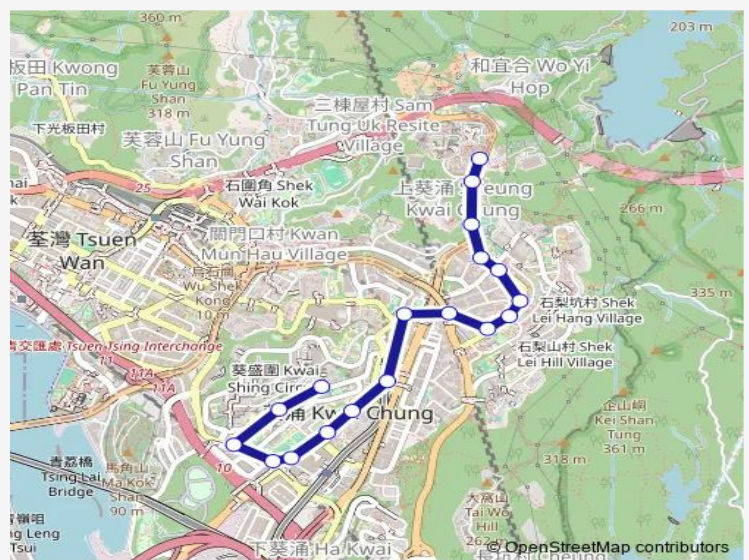

CASTLE PEAK ROAD-KWAI CHUNG OUTSIDE HOUSE NO. 450-454|CASTLE PEAK ROAD-KWAI CHUNG NEAR

Route schedule

KWAI SHING CIRCUIT, NEAR HONG KONG INSTITUTE OF VOCATIONAL EDUCATION (KWAI CHUNG)|KWAI SHING CIRCUIT PUBLIC LIGHT BUS TERMINUS — LEI MUK SHUE ESTATE PUBLIC TRANSPORT INTERCHANGE

Monday	07:00-09:27
Tuesday	07:00-09:27
Wednesday	07:00-09:27
Thursday	07:00-09:27
Friday	07:00-09:27
Saturday	—
Sunday	—

Route info

Direction: KWAI SHING CIRCUIT, NEAR HONG KONG INSTITUTE OF VOCATIONAL EDUCATION (KWAI CHUNG)|KWAI SHING CIRCUIT PUBLIC LIGHT BUS TERMINUS

Stops: 18

Trip Duration: 0 hour 18 min

PING LAI PATH|CASTLE PEAK ROAD-KWAI CHUNG
OUTSIDE HOUSE NO. 454

WO YI HOP ROAD, NEAR TAI CHUEN PING
STREET|WO YI HOP ROAD OUTSIDE THE APEX|NO.
33 WO YI HOP ROAD|WO YI HOP ROAD OUTSIDE THE
APEX

Route info

Direction: LEI MUK SHUE ESTATE PUBLIC TRANSPORT INTERCHANGE

Stops: 12

Trip Duration: 0 hour 18 min

94A Bus time schedules and route maps are available in an offline PDF at busmaps.com. Use the busmaps.com website to see live bus times, train schedule or subway schedule, and step-by-step directions for all public transit in Tsuen Wan