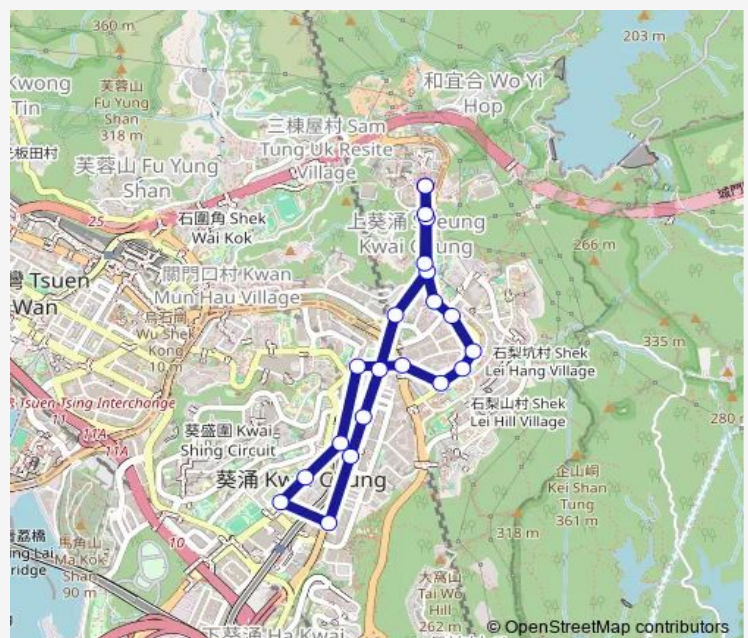

Direction

LEI MUK SHUE ESTATE PUBLIC TRANSPORT INTERCHANGE — LEI MUK SHUE ESTATE PUBLIC TRANSPORT INTERCHANGE

21 stops

[Open route schedule](#)

LEI MUK SHUE ESTATE PUBLIC TRANSPORT INTERCHANGE

WO YI HOP ROAD OUTSIDE MRS WU YORK YU HEALTH CENTRE

WO YI HOP ROAD, OUTSIDE NORTH KWAI CHUNG JOCKEY CLUB PUBLIC SWIMMING POOL|WO YI HOP ROAD, OUTSIDE NORTH KWAI CHUNG JOCKEY CLUB PUBLIC SWIMMING POOL

CHEUNG WING ROAD OUTSIDE TUNG CHUN CANNING AND SOY LIMITED

KWAI CHUNG ROAD OUTSIDE SHING MEI INDUSTRIAL BUILDING

KWAI CHUNG ROAD OUTSIDE KWAI CHEONG CENTRE|KWAI CHUNG ROAD, OUTSIDE HOVER INDUSTRIAL BUILDING|KWAI CHUNG ROAD OUTSIDE HOVER INDUSTRIAL BUILDING

KWAI CHUNG ROAD OUTSIDE FABRICO INDUSTRIAL BUILDING

KWAI CHUNG ROAD AT THE BUS STOP OPPOSITE TO KWAI FONG ESTATE

HING FONG ROAD OUTSIDE HOUSE NO. 188|HING FONG ROAD, OUTSIDE KING PO MANSION|HING FONG ROAD OUTSIDE KING PO MANSION|HING FONG ROAD, OUTSIDE KING PO MANSION

HING FONG ROAD OUTSIDE OSMAN RAMJU SADICK MEMORIAL SPORT CENTRE|HING FONG ROAD OUTSIDE OSMAN RAMJU SADICK MEMORIAL SPORTS CENTRE

Route schedule

LEI MUK SHUE ESTATE PUBLIC TRANSPORT INTERCHANGE — LEI MUK SHUE ESTATE PUBLIC TRANSPORT INTERCHANGE

Monday	10:00-18:55
Tuesday	10:00-18:55
Wednesday	10:00-18:55
Thursday	10:00-18:55
Friday	10:00-18:55
Saturday	10:00-18:55
Sunday	10:00-18:55

Route info

Direction: LEI MUK SHUE ESTATE PUBLIC TRANSPORT INTERCHANGE

Stops: 21

Trip Duration: 0 hour 18 min