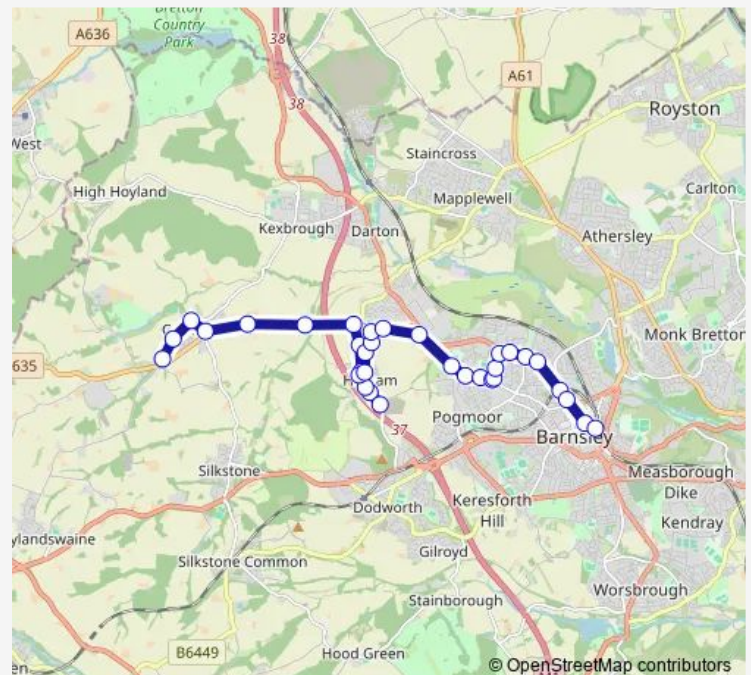

### Route schedule

Tivy Dale/Lane Head Road — Barnsley Interchange/A3

Monday 20:13-22:13

Tuesday 20:13-22:13

Wednesday 20:13-22:13

Thursday 20:13-22:13

Friday 20:13-22:13

Saturday 20:13-22:13

### Route info

Direction: Tivy Dale/Lane Head Road

Stops: 33

Trip Duration: 0 hour 27 min

94a — Barnsley - Cawthorne

Redbrook Road/Harry Road

Redbrook Road/Rowland Road

Rowland Road/Gawber Road

## Direction

Barnsley Interchange/A3 — Tivy Dale/Lane Head Road

29 stops

[Open route schedule](#)

Barnsley Interchange/A3

Eldon Street/Market Hill

St Marys Place/Shambles Street

Church Lane/Church Street

## Route info

Direction: Barnsley Interchange/A3

Stops: 29

Trip Duration: 0 hour 26 min

Higham Common Road/Mary Street

Cawthorne Road/Barugh Lane

Lane Head Road/Cawthorne Basin

Tivy Dale/Lane Head Road