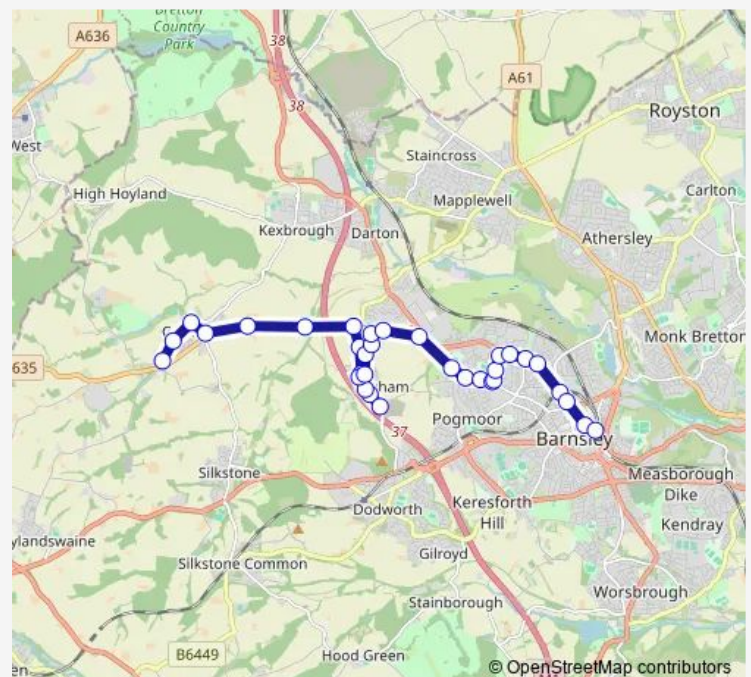

### Route schedule

Tivy Dale/Lane Head Road — Barnsley Interchange/A3

Monday 20:13-22:13

Tuesday 20:13-22:13

Wednesday 20:13-22:13

Thursday 20:13-22:13

Friday 20:13-22:13

Saturday 20:13-22:13

### Route info

Direction: Tivy Dale/Lane Head Road

Stops: 33

Trip Duration: 0 hour 27 min

94a — Barnsley - Cawthorne

Redbrook Road/Harry Road

Redbrook Road/Rowland Road

Rowland Road/Gawber Road

Regent Street/County Way

Barnsley Interchange/A3

**Direction**

Barnsley Interchange/A3 — Tivy Dale/Lane Head Road

29 stops

[Open route schedule](#)

Barnsley Interchange/A3

Eldon Street/Market Hill

## Route info

Direction: Barnsley Interchange/A3

Stops: 29

Trip Duration: 0 hour 26 min

Higham Common Road/Mary Street

Cawthorne Road/Barugh Lane

Lane Head Road/Cawthorne Basin

Tivy Dale/Lane Head Road