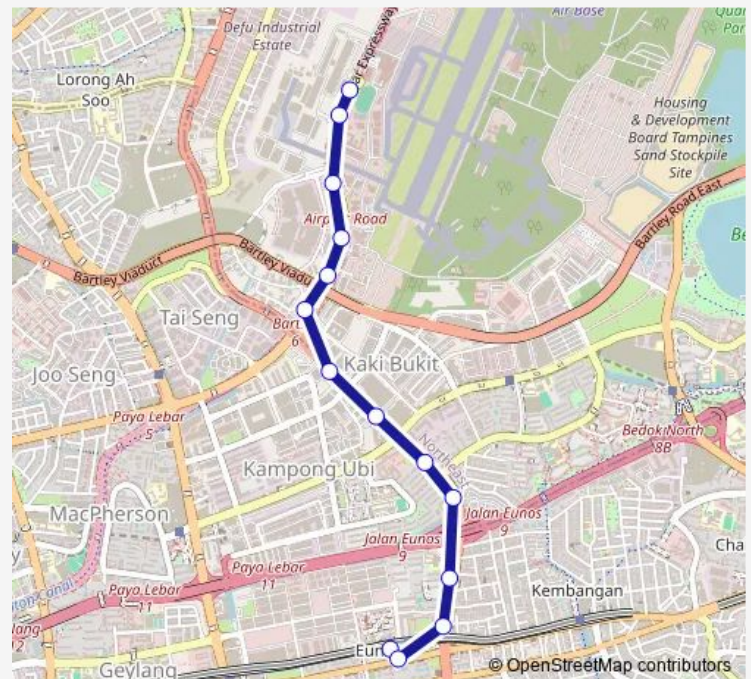

Bus 94a

[Go to website](#)

Direction

Eunos Int — Bef Rsaf Roundabout

14 stops

[Open route schedule](#)

Eunos Int

Eunos Stn/ Int

Opp Paya Lebar Air Base

Opp Air Force Museum

ST Aero

Bef Rsaf Roundabout

Route schedule

Eunos Int — Bef Rsaf Roundabout

Monday 07:00

Tuesday 07:00

Wednesday 07:00

Thursday 07:00

Friday 07:00

Saturday 07:00

Sunday —

Route info

Direction: Eunos Int

Stops: 14

Trip Duration: 0 hour 19 min

94a

BusMaps

94a Bus time schedules and route maps are available in an offline PDF at busmaps.com. Use the busmaps.com website to see live bus times, train schedule or subway schedule, and step-by-step directions for all public transit in Singapore