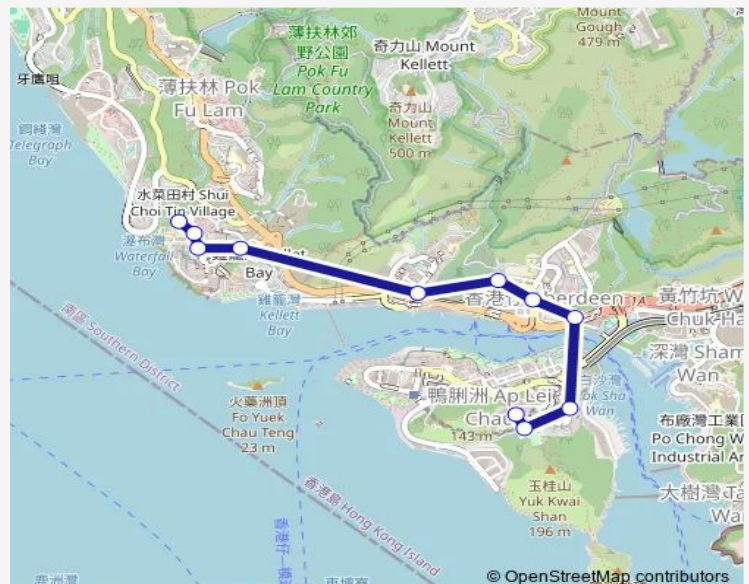

### Route schedule

[Ctb] WAH FU (Central) → [Kmb+Ctb] WAH FU Central BUS Terminus / <Br> [Ctb] WAH FU (Central) → [Kmb+Ctb] WAH FU Central BUS Terminus / <Br> [Ctb] LEI Tung Market, LEI Tung Estate Road → [Kmb+Ctb] LEI Tung Market / <Br> [Ctb] LEI Tung Market, LEI Tung Estate Road

### Route info

Direction: [Ctb] WAH FU (Central) → [Kmb+Ctb] WAH FU Central BUS Terminus / <Br> [Ctb] WAH FU (Central) → [Kmb+Ctb] WAH FU Central BUS Terminus / <Br> [Ctb] WAH FU (Central)

Stops: 11

Trip Duration: 0 hour 20 min