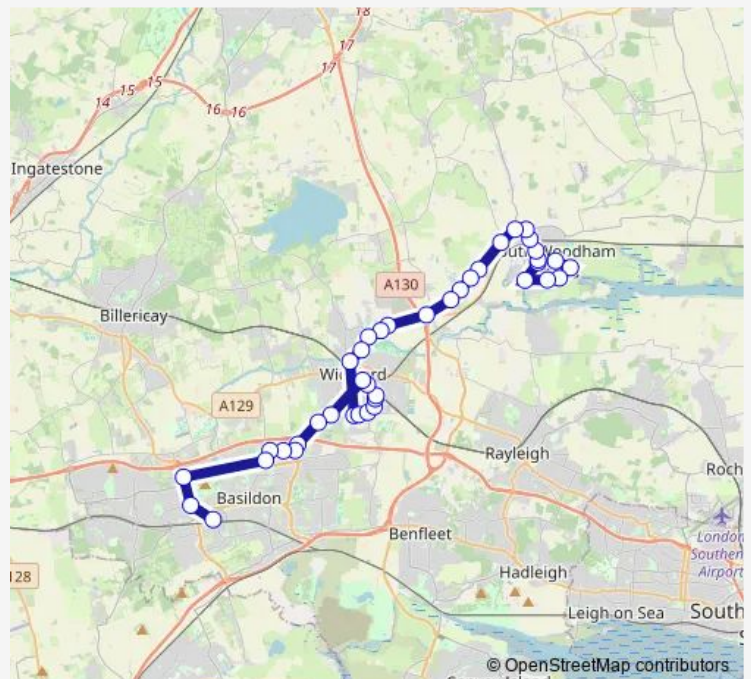

Thursday 06:24-18:10

Friday 06:24-18:10

Saturday 18:33

Sunday —

Route info

Direction: Bus Station

Stops: 39

Trip Duration: 0 hour 55 min

■ 94A

BusMaps

Lynfords Drive

The Chase

The Turnpike east

Oakwood Nurseries

Smithfield Nursery

Sorata Kennels

Broughton Road

Collingwood Road

Creekview Road

Asda Store

Direction

Bus Station — Asda Store

40 stops

[Open route schedule](#)

Saturday 07:58-18:02

Sunday —

Route info

Direction: Asda Store

Stops: 38

Trip Duration: 0 hour 51 min

Tesco Store

Wick Drive