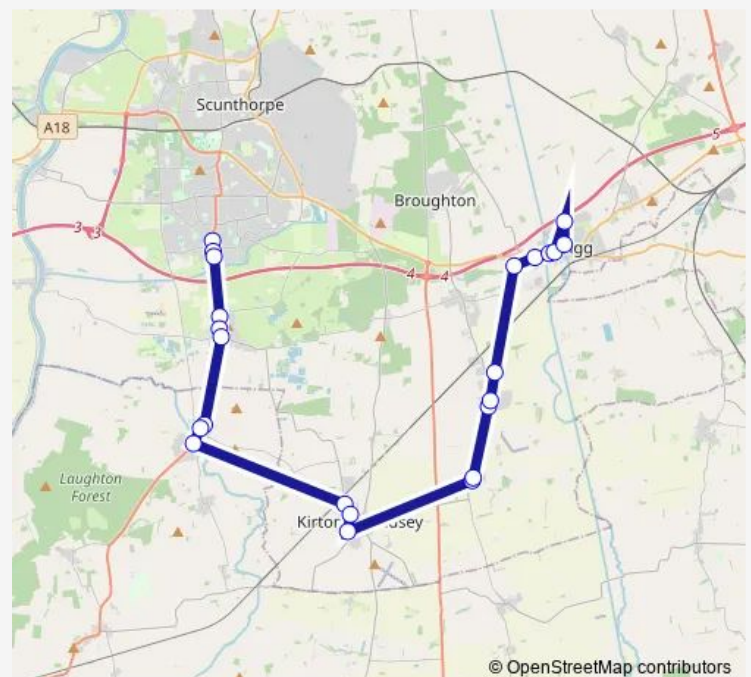

### Direction

Spar Shop — Cary Lane

23 stops

[Open route schedule](#)

Spar Shop

Endcliffe Avenue

Seabrook Drive

Northfield Road

### Route schedule

Spar Shop — Cary Lane

Monday 07:45

Tuesday 07:45

Wednesday 07:45

Thursday 07:45

Friday 07:45

Saturday —

### Route info

Direction: Spar Shop

Stops: 23

Trip Duration: 0 hour 54 min

■ 94a — Brigg - Kirton In Lindsey - Scotter - Bottesford

The Vale Academy

Cary Lane

**Direction**

## Route info

Direction: Cary Lane

Stops: 28

Trip Duration: 0 hour 52 min

Northfield Road

Seabrook Drive

Spar Shop

94a Bus time schedules and route maps are available in an offline PDF at [busmaps.com](https://busmaps.com). Use the [busmaps.com](https://busmaps.com) website to see live bus times, train schedule or subway schedule, and step-by-step directions for all public transit in Kirton in Lindsey