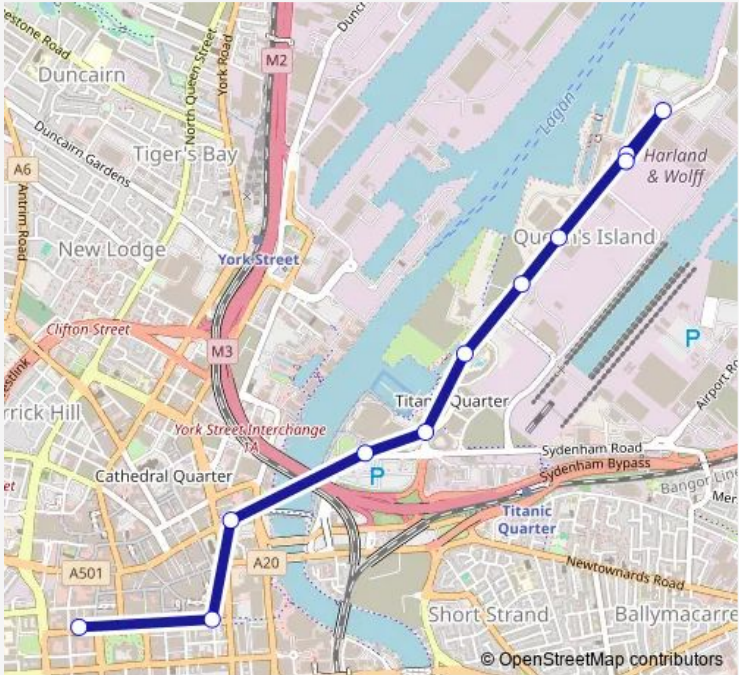

Bus 94A City Centre - Titanic Quarter (Belfast Met) - Queen's Road

[Go to website](#)

Direction
Wellington Place — Catalyst Inc

11 stops

[Open route schedule](#)

- Wellington Place
- Victoria Square Chichester Street
- Queens Square
- Odyssey
- Premier Inn
- Titanic
- Victoria Road
- Thompson Dry Dock
- Catalyst Inc
- Queens Road
- Catalyst Inc

Route schedule
Wellington Place — Catalyst Inc

Monday	08:10
Tuesday	08:10
Wednesday	08:10
Thursday	08:10
Friday	08:10
Saturday	—
Sunday	—

Route info

Direction: Wellington Place

Stops: 11

Trip Duration: 0 hour 16 min

■ 94A — City Centre - Titanic Quarter (Belfast Met) - Queen's Road **BusMaps**

94A Bus time schedules and route maps are available in an offline PDF at busmaps.com. Use the busmaps.com website to see live bus times, train schedule or subway schedule, and step-by-step directions for all public transit in Belfast