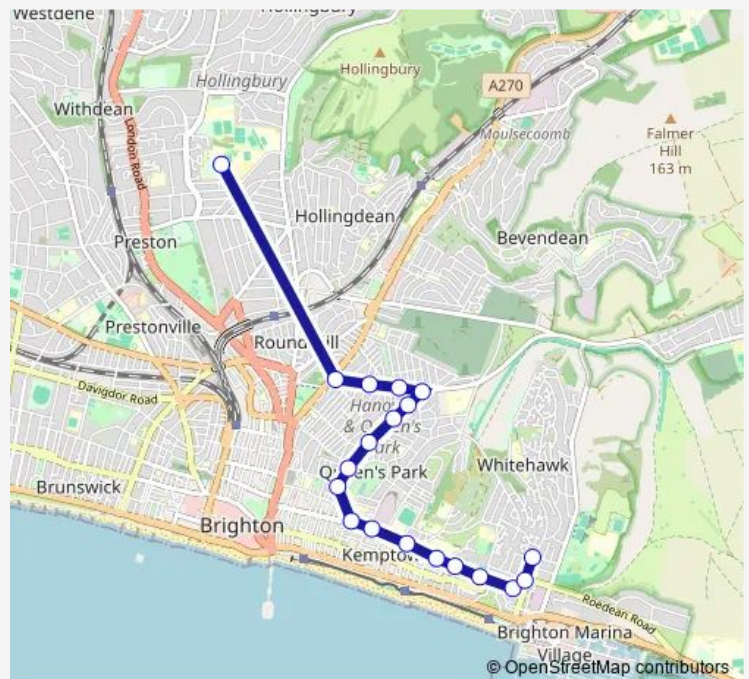

De Montfort Road

Bonchurch Road

Queen's Park Junction

Baxter Street

The Hanover

Pepper Pot

Albion Hill

Egremont Gate

Saturday —

Sunday —

Route info

Direction: Dorothy Stringer School Grounds

Stops: 19

Trip Duration: 0 hour 31 min

94A — Brighton Arundel Road - Dorothy Stringer School **BusMaps**

Direction

County Hospital

College Place

Upper Bedford Street

Park Street

Egremont Place

Egremont Gate

Albion Hill

Pepper Pot

The Hanover

Baxter Street

Queen's Park Junction

Bonchurch Road

De Montfort Road

Bottom of Elm Grove

Varndean High School

Varndean College