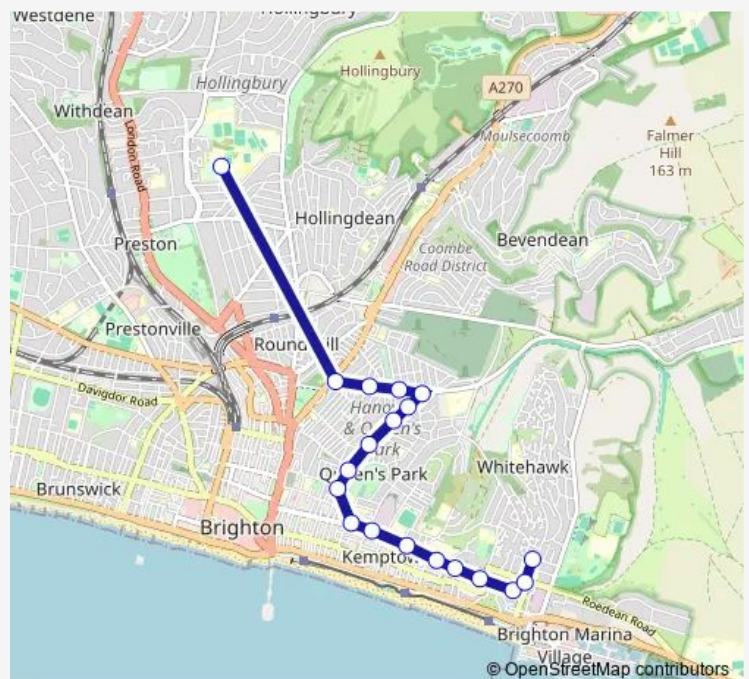

Queen's Park Junction

Baxter Street

The Hanover

Pepper Pot

Albion Hill

Egremont Gate

Park Street

Upper Bedford Street

### Route schedule

Dorothy Stringer School Grounds — Bus Garage

Monday 15:35

Tuesday 15:35

Wednesday 15:35

Thursday 15:35

Friday 15:35

Saturday —

### Route info

Direction: Dorothy Stringer School Grounds

Stops: 19

Trip Duration: 0 hour 31 min

## Route info

Direction: Arundel Road

Stops: 22

Trip Duration: 0 hour 35 min

94A Bus time schedules and route maps are available in an offline PDF at [busmaps.com](https://busmaps.com). Use the [busmaps.com](https://busmaps.com) website to see live bus times, train schedule or subway schedule, and step-by-step directions for all public transit in Brighton