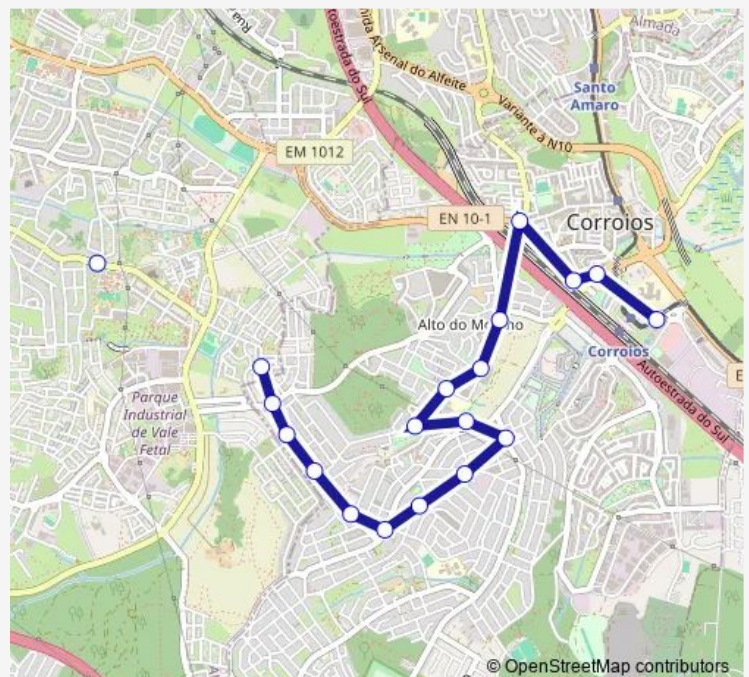

Bus 143 - Vale DE Figueira (Esc. Daniel Sampaio) - Corroios (Est)

[Go to website](#)

Direction

Vale Figueira (R Dr Alberto Araújo) Esc Daniel Sam — Corroios (Est Ferroviária)

19 stops

[Open route schedule](#)

Vale Figueira (R Dr Alberto Araújo) Esc Daniel Sam

Vale Figueira (R Catarina Eufémia Lte 5)

Pinhal Vidal (R Pinheiros 51)

Pinhal Vidal (Avª Pinhal Vidal 19a)

Pinhal Vidal (Avª Pinhal Vidal) (X) R Amoreira

Corroios (Avª Vale Milhaços Fte 24) Fte Centro Sa

Corroios (Est Ferroviária)

Route schedule

Vale Figueira (R Dr Alberto Araújo) Esc Daniel Sam — Corroios (Est Ferroviária)

Monday	08:25-17:55
Tuesday	08:25-17:55
Wednesday	08:25-17:55
Thursday	08:25-17:55
Friday	08:25-17:55
Saturday	—
Sunday	—

Route info

Direction: Vale Figueira (R Dr Alberto Araújo) Esc Daniel Sam

Stops: 19

Trip Duration: 0 hour 15 min

Bus time schedules and route maps are available in an offline PDF at busmaps.com. Use the busmaps.com website to see live bus times, train schedule or subway schedule, and step-by-step directions for all public transit in Lisbon