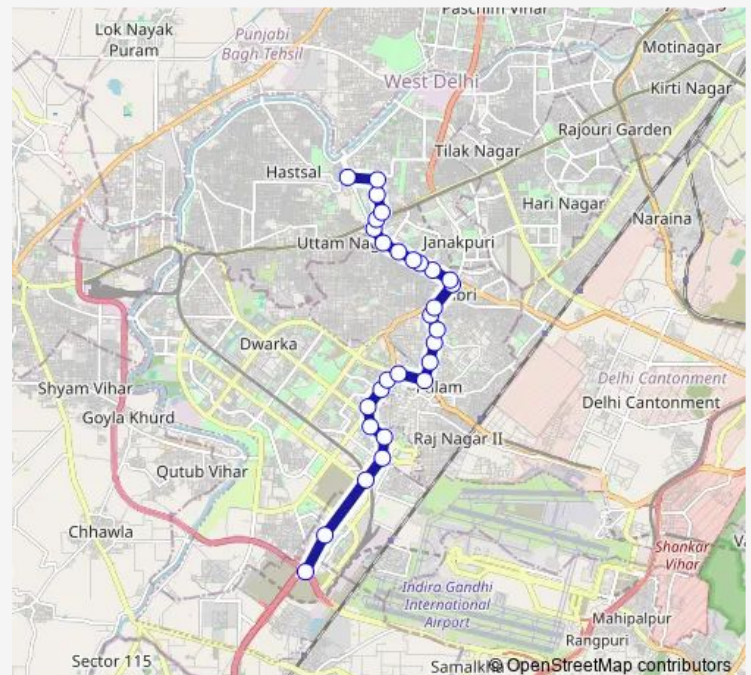

Thursday 04:43-08:13

Friday 04:43-08:13

Saturday 04:43-08:13

Sunday 04:43-08:13

Route info

Direction: Dwarka Sec 22 Cluster Depot

Stops: 29

Trip Duration: 0 hour 50 min

890stlup

BusMaps

Jivan park

Tilak Pul

Uttam Nagar / A1 Janak Puri

Uttam Nagar Terminal

Vikaspuri Xing

PS Vikas Puri