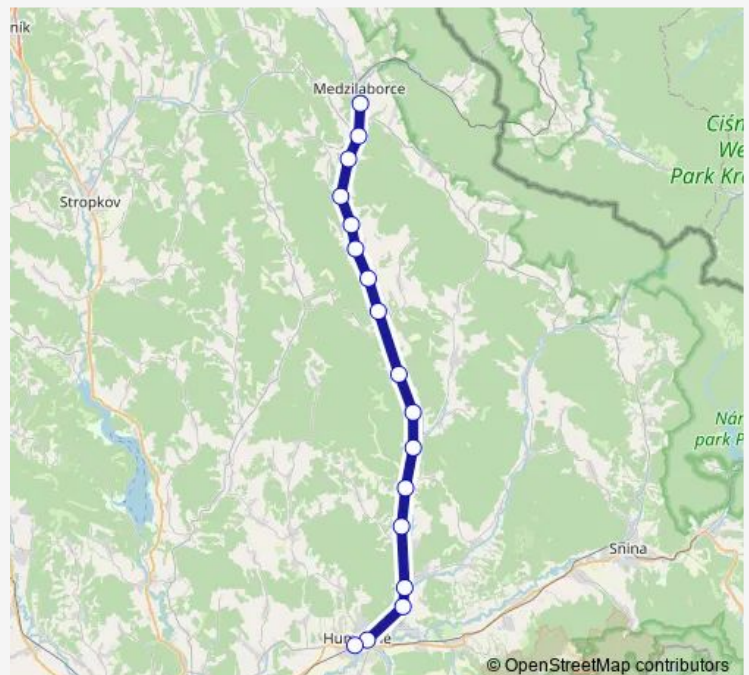

Rail Humenné-Medzilaborce

[Go to website](#)

Direction

Medzilaborce — Humenné

17 stops

[Open route schedule](#)

Medzilaborce

Krásny Brod

Monastyr

Sukov

Vyšné Čabiny

Nižné Čabiny

Volica

Radvaň n.Laborcom

Hrabovec n.Laborcom

Zbudské Dlhé

Košovce

Hankovce

Ľubiša

Udavské

Kochanovce

Humenné mesto

Humenné

Route schedule

Medzilaborce — Humenné

Monday 10:27-22:11

Tuesday 10:27-22:11

Wednesday 10:27-22:11

Thursday 10:27-22:11

Friday 10:27-22:11

Saturday 10:27-22:11

Sunday 10:27-22:11

Route info

Direction: Medzilaborce

Stops: 17

Trip Duration: 0 hour 56 min

Humenné-Medzilaborce

BusMaps