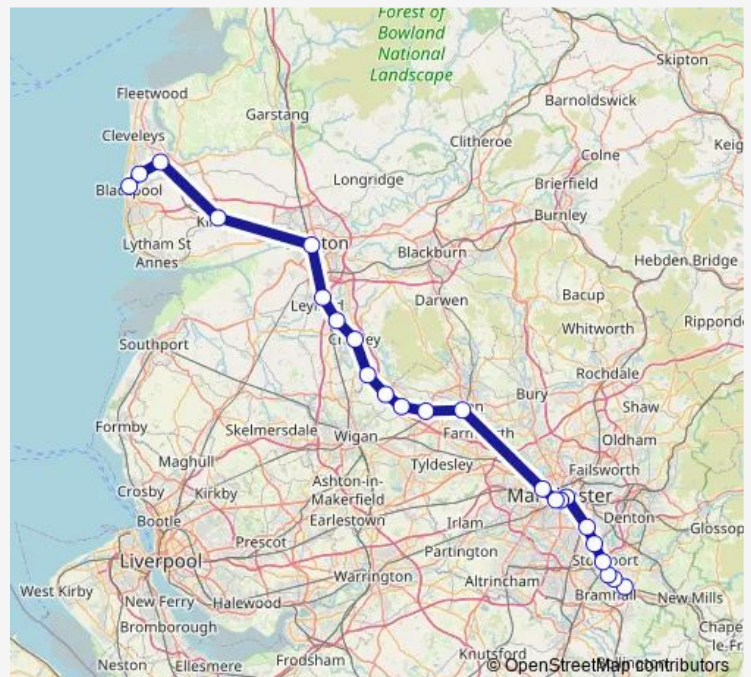

### Route schedule

Hazel Grove — Blackpool North

Monday 06:05-22:03

Tuesday 06:05-22:03

Wednesday 06:05-22:03

Thursday 06:05-22:03

Friday 06:05-22:03

Saturday 06:05-22:03

### Route info

Direction: Hazel Grove

Stops: 23

Trip Duration: 1 hour 59 min

■ Nt: Haz->Bpn — NT train service from HAZ to Bpn

Layton (Lancs)

Blackpool North

Nt:Haz->Bpn Rail time schedules and route maps are available in an offline PDF at [busmaps.com](https://busmaps.com). Use the [busmaps.com](https://busmaps.com) website to see live bus times, train schedule or subway schedule, and step-by-step directions for all public transit in Stockport