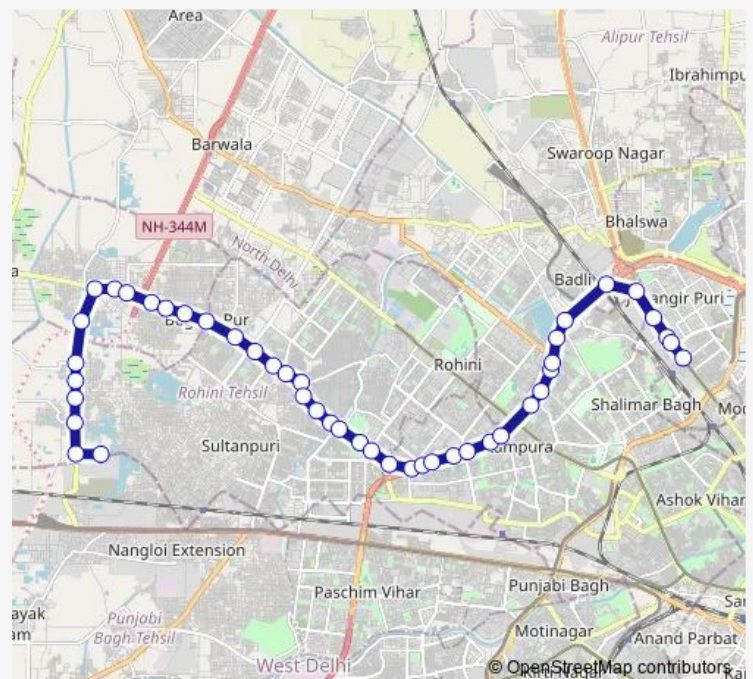

### Route schedule

Rani Khera Depot 3 — Adarsh Nagar Metro Station

Monday 04:09-08:19

Tuesday 04:09-08:19

Wednesday 04:09-08:19

Thursday 04:09-08:19

Friday 04:09-08:19

Saturday 04:09-08:19

Sunday 04:09-08:19

### Route info

Direction: Rani Khera Depot 3

Stops: 45

Trip Duration: 1 hour 28 min

100stldown

Buddh vihar

Mangol Puri Y Block

Mangol Pur Khurd