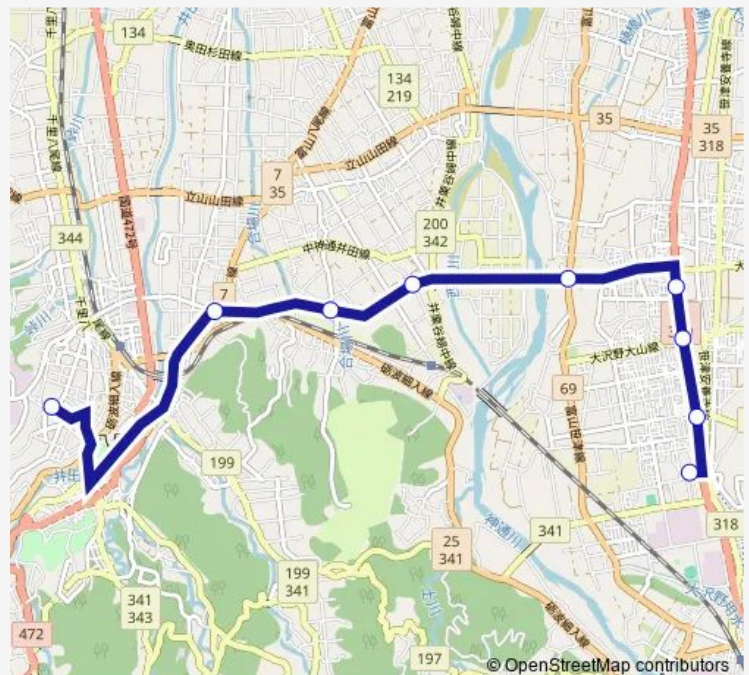

Bus 八尾高校線※学休日運休

[Go to website](#)

Direction

大沢野行政センター前 — 八尾高校前

9 stops

[Open route schedule](#)

大沢野行政センター前

田村町

大沢野行政センター前 — 八尾高校前

Monday 07:40

Tuesday 07:40

Wednesday 07:40

Thursday 07:40

Friday 07:40

Saturday —

Sunday —

Route info

Direction: 大沢野行政センター前

Stops: 9

Trip Duration: 0 hour 30 min

■ 八尾高校線※学休日運休

八尾高校線※学休日運休 Bus time schedules and route maps are available in an offline PDF at busmaps.com. Use the busmaps.com website to see live bus times, train schedule or subway schedule, and step-by-step directions for all public transit in Toyama