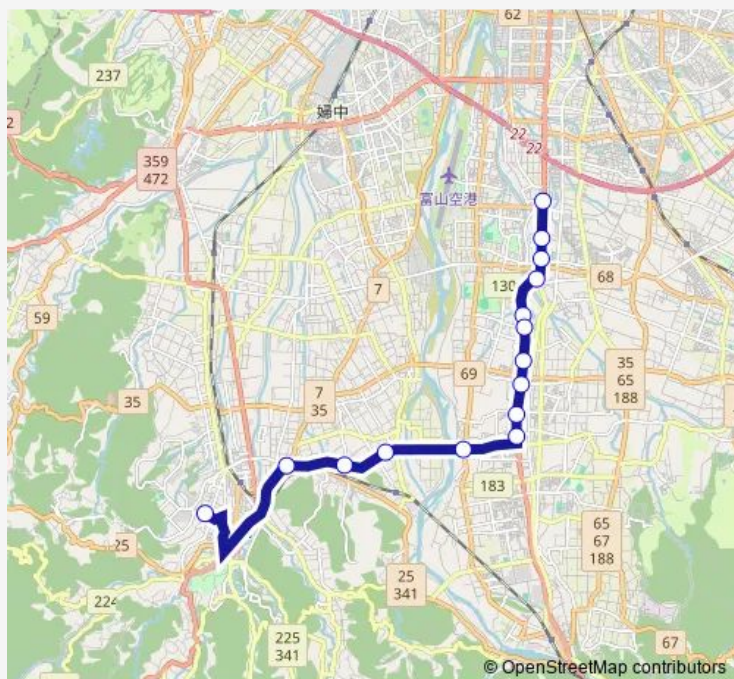

Tuesday 07:20

Wednesday 07:20

Thursday 07:20

Friday 07:20

Saturday —

Sunday —

Route info

Direction: 最勝寺

Stops: 15

Trip Duration: 0 hour 30 min

■ 八尾高校線※学休日運休

八尾高校線※学休日運休 Bus time schedules and route maps are available in an offline PDF at busmaps.com. Use the busmaps.com website to see live bus times, train schedule or subway schedule, and step-by-step directions for all public transit in Toyama