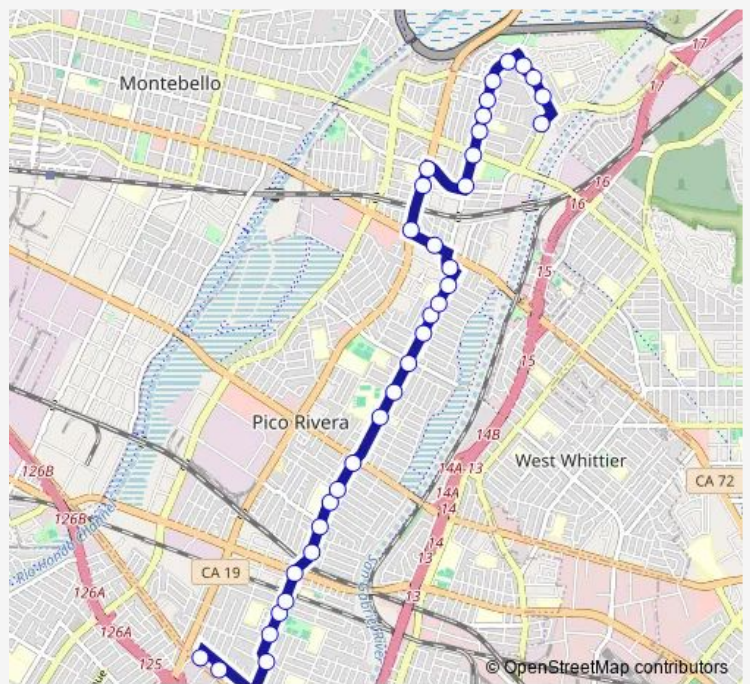

**Direction**  
 Telegraph / Arrington — San Gabriel River Pkwy  
 36 stops  
[Open route schedule](#)

- Telegraph / Arrington
- Serapis/Telegraph
- Passons/Telegraph
- Passons/Sunglow
- Passons/La Docena
- Passons/Shade
- Passons/Myron
- Passons/Slauson
- Passons/Rivera
- Passons/Call
- Passons/Foxbury
- Passons/Danbridge
- Passons/Washington
- El Rancho High School
- Passons/Balfour
- Passons/Mines
- Passons/Reichling
- Passons/Bexley
- Passons/Loch Lomond
- Passons/Glen Canyon
- Pico Terminal - Jackson / Passons

**Route schedule**  
 Telegraph / Arrington — San Gabriel River Pkwy

Monday	07:50-14:41
Tuesday	07:50-14:41
Wednesday	07:50-14:41
Thursday	07:50-14:41
Friday	07:50-14:41
Saturday	—
Sunday	—

**Route info**  
 Direction: Telegraph / Arrington  
 Stops: 36  
 Trip Duration: 0 hour 33 min

60 Passons Blvd BusMaps

Whittier/Lindsey

Rosemead/Whittier

Rosemead/Olympic

Rosemead/Beverly Rd.

Durfee/Bervery Rd.

Durfee/Beverly Blvd.

Durfee/Dork

**Direction**

San Gabriel River Pkwy — Telegraph / Arrington

25 stops

[Open route schedule](#)

San Gabriel River Pkwy

Manning/Beverly

Durfee/Beverly Rd.

Rosemead Beverly Rd