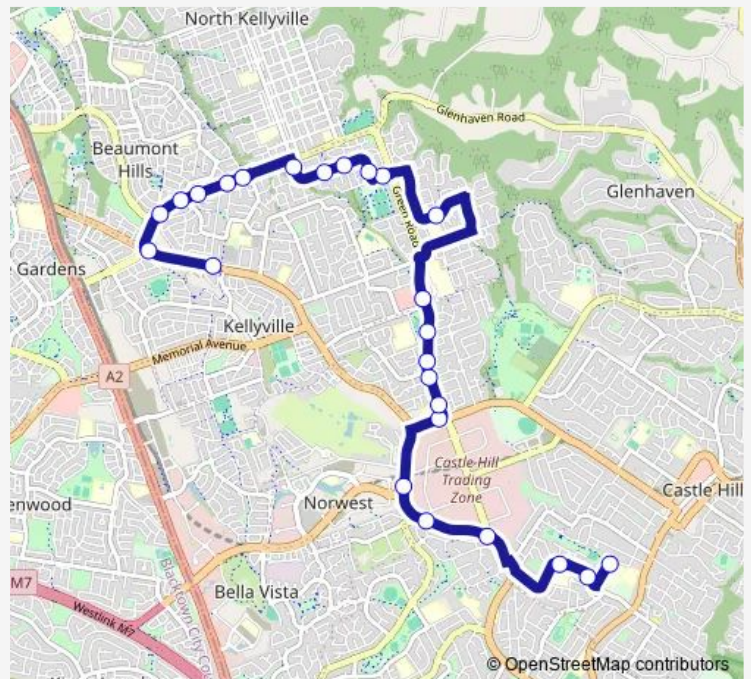

School Bus 2573 Gilroy College to Windsor Rd after Poole Rd

[Go to website](#)

Direction

Gilroy Catholic College, Marie St — Windsor Rd After Poole Rd

25 stops

[Open route schedule](#)

- Gilroy Catholic College, Marie St
- Excelsior Av Opp Freeman Av
- Excelsior Av Opp Harriet Av
- Windsor Rd Opp Victoria Av
- Windsor Rd Before Barina Downs Rd
- Windsor Rd After Norwest Bvd
- Showground Rd Before Green Rd
- Western Sydney Tafe, Green Rd
- Green Rd Before St Pauls Av
- Green Rd After St Pauls Av
- Centenary Of Anzac Reserve, Green Rd
- Green Rd After Wrights Rd
- Craigmore Dr Opp Elgin Way
- Marella Av At Lowan Pl
- James Mileham Dr Opp Carlisle Cres
- James Mileham Dr Opp Molise Av
- James Mileham Dr Opp Patya Cct
- James Mileham Dr At Tom Scanlon Cl
- Samantha Riley Dr At Redden Dr
- Samantha Riley Dr Before Poole Rd

Route schedule

Gilroy Catholic College, Marie St — Windsor Rd After Poole Rd

| | |
|-----------|-------|
| Monday | 15:39 |
| Tuesday | 15:39 |
| Wednesday | 15:39 |
| Thursday | 15:39 |
| Friday | 15:39 |
| Saturday | — |
| Sunday | — |

Route info

Direction: Gilroy Catholic College, Marie St

Stops: 25

Trip Duration: 0 hour 43 min

Samantha Riley Dr Before Redden Dr

Samantha Riley Dr After Redden Dr

Samantha Riley Dr Before River Oak Cct

Windsor Rd After Samantha Riley Dr

The schedule is provided in the local timezone. Times with "(+1)" indicate departures on the next day.

PDF file created on 2025-01-16

2024 BusMaps.com - All Rights Reserved