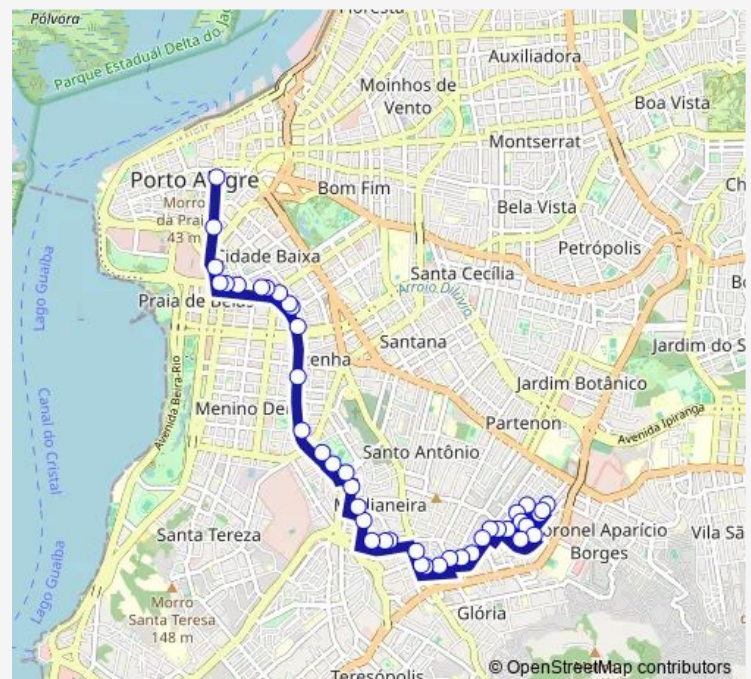

Thursday 07:00-22:00

Friday 07:00-22:00

Saturday 06:30-20:45

Sunday 07:00-20:35

Route info

Direction: Doze DE Outubro 373

Stops: 43

Trip Duration: 0 hour 27 min